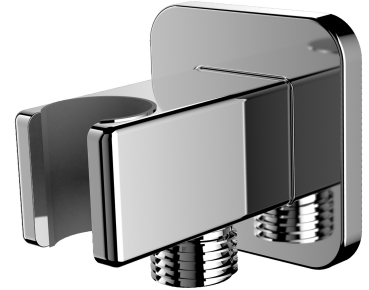

SHOWER ELBOW | shower elbow

Finish: chrome (CR)

Certificates: Polish Hygienic Certificate PZH

Technologies

The product is made of high quality A-grade brass.

Flow characteristics

- working pressure 1-5 bar

Specification

- brass
- with a hand shower bracket
- rosette dimensions: 6 x 6 cm, distance from the wall: 6.6 cm
- protective insert