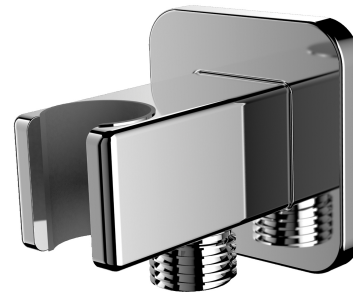

SHOWER ELBOW | shower elbow

Finish: polished chrome (CR)

Certificates: Polish Hygienic Certificate PZH

Technologies

The product is made of high quality A-grade brass.

Flow characteristics

- working pressure 1-5 bar

Specification

- brass
- with a hand shower bracket
- rosette dimensions: 6 x 6 cm, distance from the wall: 6.6 cm
- protective insert