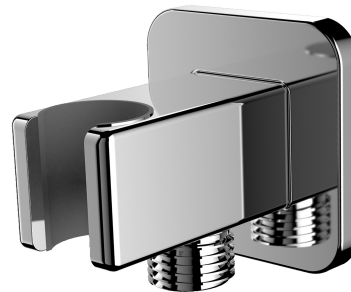

SHOWER ELBOW | shower elbow

Finish: polished chrome (CR)

Certificates: Polish Hygienic Certificate PZH

Technologies

The product is made of high quality A-grade brass.

Flow characteristics

- working pressure 1-5 bar

Specification

- brass
- with a hand shower bracket
- rosette dimensions: 6 x 6 cm, distance from the wall: 6.6 cm
- protective insert