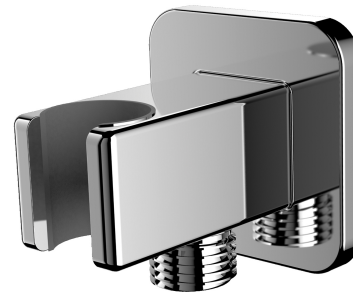

## SHOWER ELBOW | shower elbow

---

Finish: chrome (CR)

Certificates: Polish Hygienic Certificate PZH

## Technologies

---

The product is made of high quality A-grade brass.

## Flow characteristics

---

- working pressure 1-5 bar

## Specification

---

- brass
- with a hand shower bracket
- rosette dimensions: 6 x 6 cm, distance from the wall: 6.6 cm
- protective insert