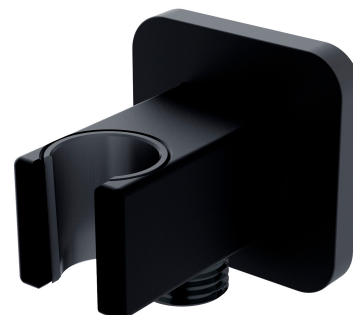

## SHOWER ELBOW | shower elbow

---

Finish: matt black (BLM)

Certificates: Polish Hygienic Certificate PZH

## Technologies

---

The product is made of high quality A-grade brass.

## Specification

---

- brass
- with a hand shower bracket
- rosette dimensions: 6 x 6 cm, distance from the wall: 6.6 cm
- protective insert