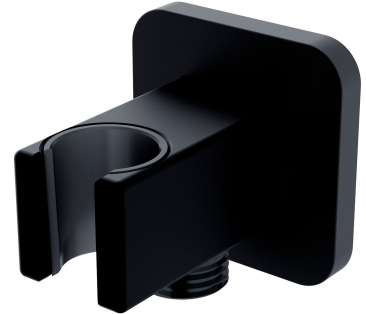

SHOWER ELBOW | shower elbow

Finish: matt black (BLM)

Certificates: Polish Hygienic Certificate PZH

Technologies

The product is made of high quality A-grade brass.

Flow characteristics

- working pressure 1-5 bar

Specification

- brass
- with a hand shower bracket
- rosette dimensions: 6 x 6 cm, distance from the wall: 6.6 cm
- protective insert