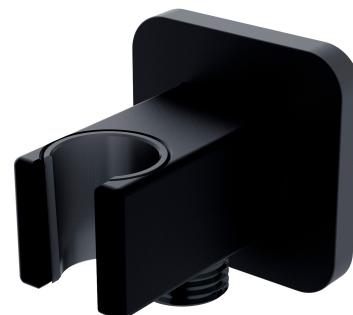

SHOWER ELBOW | shower elbow

Finish: matt black (BLM)

Certificates: Polish Hygienic Certificate PZH

Technologies

The product is made of high quality A-grade brass.

Flow characteristics

- working pressure 1-5 bar

Specification

- brass
- with a hand shower bracket
- rosette dimensions: 6 x 6 cm, distance from the wall: 6.6 cm
- protective insert