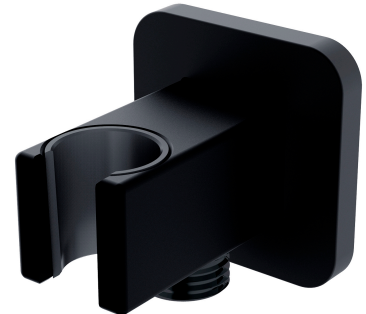

SHOWER ELBOW | shower elbow

Finish: matt black (BLM)

Certificates: Polish Hygienic Certificate PZH

Technologies

The product is made of high quality A-grade brass.

Flow characteristics

- working pressure 1-5 bar

Specification

- brass
- with a hand shower bracket
- rosette dimensions: 6 x 6 cm, distance from the wall: 6.6 cm
- protective insert