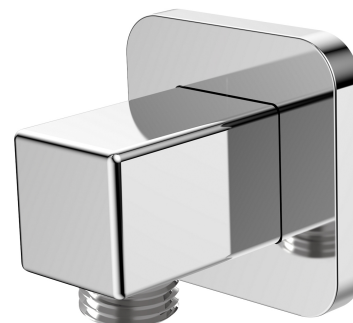

## SHOWER ELBOW | shower elbow

---

Finish: chrome (CR)

## Technologies

---

The product is made of high quality A-grade brass.

## Flow characteristics

---

- working pressure 1-5 bar

## Specification

---

- brass
- rosette dimensions: 6 x 6 cm, distance from the wall: 5.5 cm