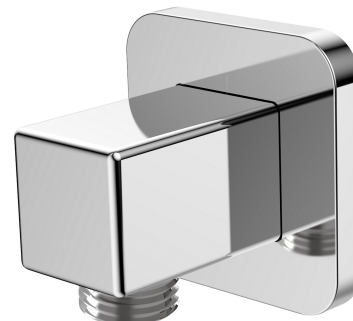

SHOWER ELBOW | shower elbow

Finish: chrome (CR)

Technologies

The product is made of high quality A-grade brass.

Flow characteristics

- working pressure 1-5 bar

Specification

- brass
- rosette dimensions: 6 x 6 cm, distance from the wall: 5.5 cm