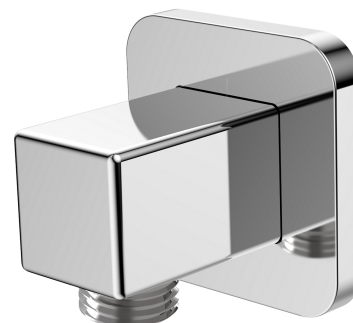

## SHOWER ELBOW | shower elbow

---

Finish: polished chrome (CR)

## Technologies

---

The product is made of high quality A-grade brass.

## Flow characteristics

---

- working pressure 1-5 bar

## Specification

---

- brass
- rosette dimensions: 6 x 6 cm, distance from the wall: 5.5 cm