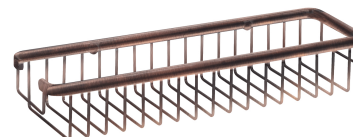

UNI | shower basket, 36 x 7 x 11 cm

Finish: antique copper (ORB)

Universal form of the product allows it to be easily combined with products from other collections of bathroom accessories.

Antique copper is an expressive finishing in a red-brown shade, with brushed texture and vintage character.

Technologies

The product is made of high quality A-grade brass.

Specification

- brass
- width: 36 cm, height: 7 cm, distance from the wall: 11 cm