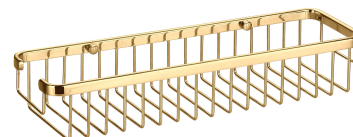

UNI | shower basket, 36 x 7 x 11 cm

Finish: polished gold (GL)

Universal form of the product allows it to be easily combined with products from other collections of bathroom accessories.

Gold is a noble finishing in an elegant, light shade and a perfectly smooth and shiny surface. The product is coated using the advanced PVD technology.

Technologies

The product is coated using the advanced PVD technology which guarantees the highest possible durability and facilitates cleaning.

Specification

- brass
- width: 36 cm, height: 7 cm, distance from the wall: 11 cm