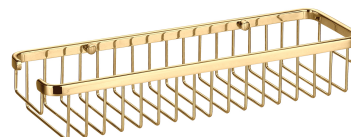

UNI | shower basket, 36 x 7 x 11 cm

Finish: polished gold (GL)

Universal form of the product allows it to be easily combined with products from other collections of bathroom accessories.

Gold is a noble finishing in an elegant, light shade and a perfectly smooth and shiny surface. The product is coated using the advanced PVD technology.

Technologies

The product is coated using the advanced PVD technology which guarantees the highest possible durability and facilitates cleaning.

Specification

- brass
- width: 36 cm, height: 7 cm, distance from the wall: 11 cm