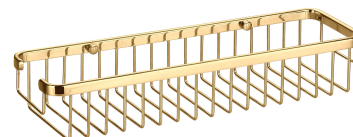

## UNI | shower basket, 36 x 7 x 11 cm

---

Finish: gold (GL)

Universal form of the product allows it to be easily combined with products from other collections of bathroom accessories.

Gold is a noble finishing in an elegant, light shade and a perfectly smooth and shiny surface.

## Specification

---

- brass
- width: 36 cm, height: 7 cm, distance from the wall: 11 cm