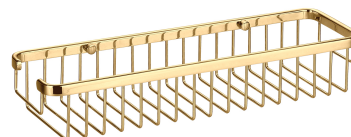

## UNI | shower basket, 36 x 7 x 11 cm

---

Finish: polished gold (GL)

Universal form of the product allows it to be easily combined with products from other collections of bathroom accessories.

Gold is a noble finishing in an elegant, light shade and a perfectly smooth and shiny surface. The product is coated using the advanced PVD technology.

## Specification

---

- brass
- width: 36 cm, height: 7 cm, distance from the wall: 11 cm