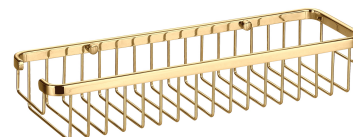

UNI | shower basket, 36 x 7 x 11 cm

Finish: polished gold (GL)

Universal form of the product allows it to be easily combined with products from other collections of bathroom accessories.

Gold is a noble finishing in an elegant, light shade and a perfectly smooth and shiny surface.

Technologies

The product is coated using the advanced PVD technology which guarantees the highest possible durability and facilitates cleaning.

Specification

- brass
- width: 36 cm, height: 7 cm, distance from the wall: 11 cm