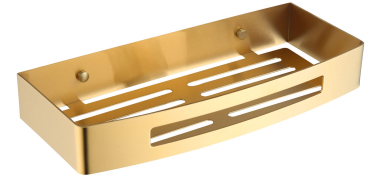

## UNI | shower basket, 30 x 5 x 13 cm

---

### Finish: brushed gold (GLB)

Universal form of the product allows it to be easily combined with products from other collections of bathroom accessories.

Brushed gold is a noble finishing in an elegant shade, with a contemporary, satin surface.

## Specification

---

- stainless steel
- width: 30 cm, height: 5 cm, depth: 13 cm