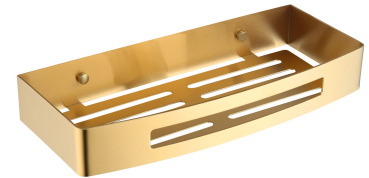

UNI | shower basket, 30 x 5 x 13 cm

Finish: brushed gold (GLB)

Universal form of the product allows it to be easily combined with products from other collections of bathroom accessories.

Technologies

Fittings and accessories made of high quality stainless steel are characterized by exceptional resistance to damage and long term product performance.

The product is coated using the advanced PVD technology which guarantees highest possible durability, offers exceptional resistance to damage and facilitates cleaning.

Specification

- stainless steel
- width: 30 cm, height: 5 cm, depth: 13 cm