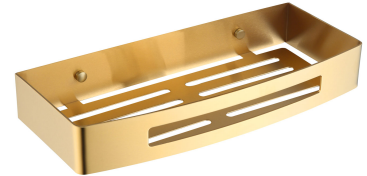

UNI | shower basket, 30 x 5 x 13 cm

Finish: brushed gold (GLB)

Universal form of the product allows it to be easily combined with products from other collections of bathroom accessories.

Brushed gold is a noble finishing in an elegant shade, with a contemporary, satin surface. The product is coated using the advanced PVD technology.

The product is coated using the advanced PVD technology which guarantees the highest possible durability and facilitates cleaning.

Specification

- stainless steel
- width: 30 cm, height: 5 cm, depth: 13 cm