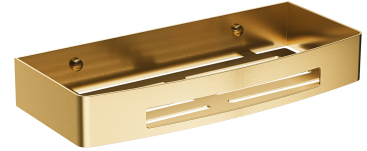

UNI | shower basket, 30 x 5 x 13 cm

Finish: brushed gold (GLB)

Universal form of the product allows it to be easily combined with products from other collections of bathroom accessories.

Brushed gold is a noble finishing in an elegant shade, with a contemporary, satin surface. The product is coated using the advanced PVD technology.

The product is coated using the advanced PVD technology which guarantees the highest possible durability and facilitates cleaning.

Specification

- stainless steel
- width: 30 cm, height: 5 cm, depth: 13 cm