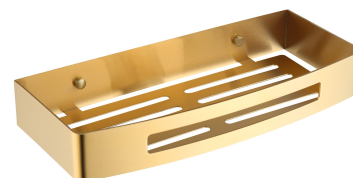

UNI | shower basket, 30 x 5 x 13 cm

Finish: brushed gold (GLB)

Universal form of the product allows it to be easily combined with products from other collections of bathroom accessories.

Technologies

Fittings and accessories made of high quality stainless steel are characterized by exceptional resistance to damage and long term product performance.

The product is coated using the advanced PVD technology which guarantees highest possible durability, offers exceptional resistance to damage and facilitates cleaning.

Dziesięć lat gwarancji na szczelność korpusu w bateriach łazienkowych.

Specification

- stainless steel
- width: 30 cm, height: 5 cm, depth: 13 cm