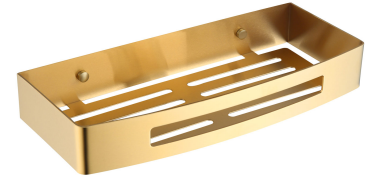

UNI | shower basket, 30 x 5 x 13 cm

Finish: brushed gold (GLB)

Universal form of the product allows it to be easily combined with products from other collections of bathroom accessories.

Brushed gold is a noble finishing in an elegant shade, with a contemporary, satin surface.

The product is coated using the advanced PVD technology which guarantees the highest possible durability and facilitates cleaning.

Specification

- stainless steel
- width: 30 cm, height: 5 cm, depth: 13 cm