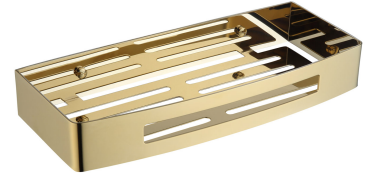

UNI | shower basket, 30 x 5 x 13 cm

Finish: polished gold (GL)

Universal form of the product allows it to be easily combined with products from other collections of bathroom accessories.

Gold is a noble finishing in an elegant, light shade and a perfectly smooth and shiny surface. The product is coated using the advanced PVD technology.

The product is coated using the advanced PVD technology which guarantees the highest possible durability and facilitates cleaning.

Specification

- stainless steel
- width: 30 cm, height: 5 cm, depth: 13 cm