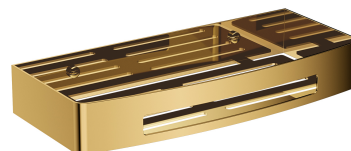

## UNI | shower basket, 30 x 5 x 13 cm

---

Finish: polished gold (GL)

Universal form of the product allows it to be easily combined with products from other collections of bathroom accessories.

Gold is a noble finishing in an elegant, light shade and a perfectly smooth and shiny surface. The product is coated using the advanced PVD technology.

## Specification

---

- stainless steel
- width: 30 cm, height: 5 cm, depth: 13 cm