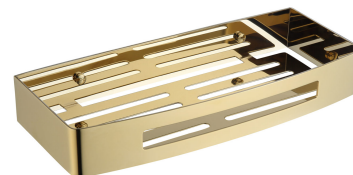

## UNI | shower basket, 30 x 5 x 13 cm

---

Finish: polished gold (GL)

Universal form of the product allows it to be easily combined with products from other collections of bathroom accessories.

Gold is a noble finishing in an elegant, light shade and a perfectly smooth and shiny surface.

## Specification

---

- stainless steel
- width: 30 cm, height: 5 cm, depth: 13 cm