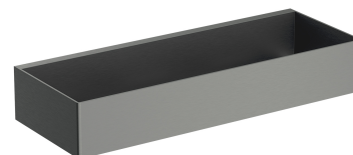

UNI | shower basket, 30 x 5 x 11 cm

Finish: brushed graphite (GR)

A shower basket made of high-quality stainless steel. Its simple design, with precisely engineered drainage holes at the bottom, ensures quick water removal and easy cleaning, while the universal style allows for seamless integration with products from other bathroom accessory collections.

Graphite is an intriguing finishing in the shade of metallic grey, with a satin, brushed surface.

Technologies

Fittings and accessories made of high-quality stainless steel are characterized by their perfectly crafted design and exceptional resistance to damage, preserving their appearance even after years of use.

Specification

- stainless steel
- width: 30 cm, height: 5 cm, depth: 11 cm