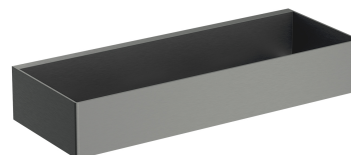

UNI | shower basket, 30 x 5 x 11 cm

Finish: graphite (GR)

A shower basket made of high-quality stainless steel. Its simple design, with precisely engineered drainage holes at the bottom, ensures quick water removal and easy cleaning, while the universal style allows for seamless integration with products from other bathroom accessory collections.

Technologies

Fittings and accessories made of high quality stainless steel are characterized by exceptional resistance to damage and long term product performance.

Specification

- stainless steel
- width: 30 cm, height: 5 cm, depth: 11 cm