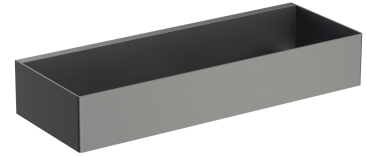

## UNI | shower basket, 30 x 5 x 11 cm

---

### Finish: brushed graphite (GR)

A shower basket made of high-quality stainless steel. Its simple design, with precisely engineered drainage holes at the bottom, ensures quick water removal and easy cleaning, while the universal style allows for seamless integration with products from other bathroom accessory collections.

Graphite is an intriguing finishing in the shade of metallic grey, with a satin, brushed surface.

## Specification

---

- stainless steel
- width: 30 cm, height: 5 cm, depth: 11 cm