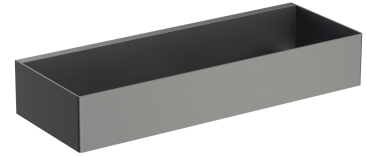

UNI | shower basket, 30 x 5 x 11 cm

Finish: brushed graphite (GR)

A shower basket made of high-quality stainless steel. Its simple design, with precisely engineered drainage holes at the bottom, ensures quick water removal and easy cleaning, while the universal style allows for seamless integration with products from other bathroom accessory collections.

Graphite is an intriguing finishing in the shade of metallic grey, with a satin, brushed surface.

Technologies

Fittings and accessories made of high-quality stainless steel are characterized by their perfectly crafted design and exceptional resistance to damage, preserving their appearance even after years of use.

Specification

- stainless steel
- width: 30 cm, height: 5 cm, depth: 11 cm