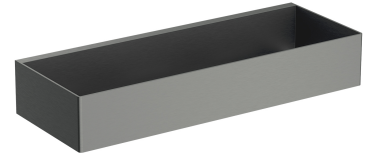

## UNI | shower basket, 30 x 5 x 11 cm

---

### Finish: brushed graphite (GR)

A shower basket made of high-quality stainless steel. Its simple design, with precisely engineered drainage holes at the bottom, ensures quick water removal and easy cleaning, while the universal style allows for seamless integration with products from other bathroom accessory collections.

Graphite is an intriguing finishing in the shade of metallic grey, with a satin, brushed surface.

## Specification

---

- stainless steel
- width: 30 cm, height: 5 cm, depth: 11 cm