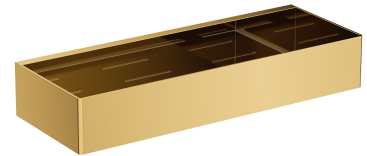

UNI | shower basket, 30 x 5 x 11 cm

Finish: polished gold (GL)

A shower basket made of high-quality stainless steel. Its simple design, with precisely engineered drainage holes at the bottom, ensures quick water removal and easy cleaning, while the universal style allows for seamless integration with products from other bathroom accessory collections.

Gold is a noble finishing in an elegant, light shade and a perfectly smooth and shiny surface.

Technologies

Fittings and accessories made of high-quality stainless steel are characterized by their perfectly crafted design and exceptional resistance to damage, preserving their appearance even after years of use.

The product is coated using the advanced PVD technology which guarantees the highest possible durability and facilitates cleaning.