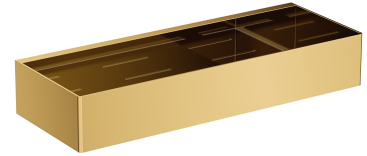

UNI | shower basket, 30 x 5 x 11 cm

Finish: polished gold (GL)

A shower basket made of high-quality stainless steel. Its simple design, with precisely engineered drainage holes at the bottom, ensures quick water removal and easy cleaning, while the universal style allows for seamless integration with products from other bathroom accessory collections.

The product is coated using the advanced PVD technology which guarantees the highest possible durability and facilitates cleaning.

Specification

- stainless steel
- width: 30 cm, height: 5 cm, depth: 11 cm