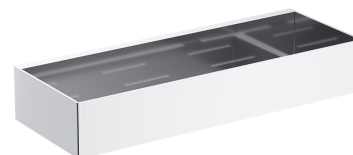

UNI | shower basket, 30 x 5 x 11 cm

Finish: polished chrome (CR)

A shower basket made of high-quality stainless steel. Its simple design, with precisely engineered drainage holes at the bottom, ensures quick water removal and easy cleaning, while the universal style allows for seamless integration with products from other bathroom accessory collections.

Chrome is a versatile finishing in a silvery colour, with the perfectly even and lustrous surface.

Technologies

Fittings and accessories made of high-quality stainless steel are characterized by their perfectly crafted design and exceptional resistance to damage, preserving their appearance even after years of use.

Specification

- stainless steel
- width: 30 cm, height: 5 cm, depth: 11 cm