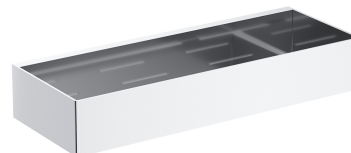

UNI | shower basket, 30 x 5 x 11 cm

Finish: polished chrome (CR)

A shower basket made of high-quality stainless steel. Its simple design, with precisely engineered drainage holes at the bottom, ensures quick water removal and easy cleaning, while the universal style allows for seamless integration with products from other bathroom accessory collections.

Chrome is a versatile finishing in a silvery colour, with the perfectly even and lustrous surface.

Technologies

Fittings and accessories made of high-quality stainless steel are characterized by their perfectly crafted design and exceptional resistance to damage, preserving their appearance even after years of use.

Specification

- stainless steel
- width: 30 cm, height: 5 cm, depth: 11 cm