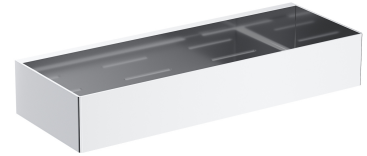

UNI | shower basket, 30 x 5 x 11 cm

Finish: polished chrome (CR)

A shower basket made of high-quality stainless steel. Its simple design, with precisely engineered drainage holes at the bottom, ensures quick water removal and easy cleaning, while the universal style allows for seamless integration with products from other bathroom accessory collections.

Chrome is a versatile finishing in a silvery colour, with the perfectly even and lustrous surface.

Technologies

Fittings and accessories made of high-quality stainless steel are characterized by their perfectly crafted design and exceptional resistance to damage, preserving their appearance even after years of use.

Specification

- stainless steel
- width: 30 cm, height: 5 cm, depth: 11 cm