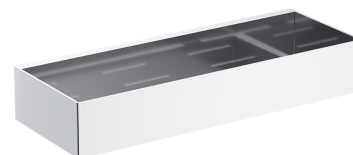

## UNI | shower basket, 30 x 5 x 11 cm

---

### Finish: polished chrome (CR)

A shower basket made of high-quality stainless steel. Its simple design, with precisely engineered drainage holes at the bottom, ensures quick water removal and easy cleaning, while the universal style allows for seamless integration with products from other bathroom accessory collections.

Chrome is a versatile finishing in a silvery colour, with the perfectly even and lustrous surface.

## Specification

---

- stainless steel
- width: 30 cm, height: 5 cm, depth: 11 cm