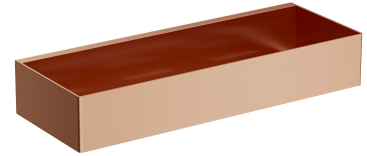

UNI | shower basket, 30 x 5 x 11 cm

Finish: brushed copper (CPB)

A shower basket made of high-quality stainless steel. Its simple design, with precisely engineered drainage holes at the bottom, ensures quick water removal and easy cleaning, while the universal style allows for seamless integration with products from other bathroom accessory collections.

Brushed copper is a sophisticated finish with a warm red-brown hue and a satin surface.

Technologies

Fittings and accessories made of high-quality stainless steel are characterized by their perfectly crafted design and exceptional resistance to damage, preserving their appearance even after years of use.

The product is coated using the advanced PVD technology which guarantees the highest possible durability and facilitates cleaning.

Specification

- stainless steel
- width: 30 cm, height: 5 cm, depth: 11 cm