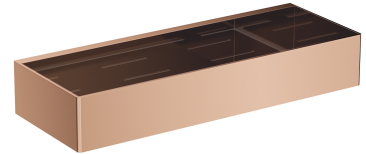

## UNI | shower basket, 30 x 5 x 11 cm

---

### Finish: polished copper (CP)

A shower basket made of high-quality stainless steel. Its simple design, with precisely engineered drainage holes at the bottom, ensures quick water removal and easy cleaning, while the universal style allows for seamless integration with products from other bathroom accessory collections.

Copper is a sophisticated finish with a warm red-brown hue and a perfectly smooth, lustrous surface. The product is coated using the advanced PVD technology.

## Specification

---

- stainless steel
- width: 30 cm, height: 5 cm, depth: 11 cm