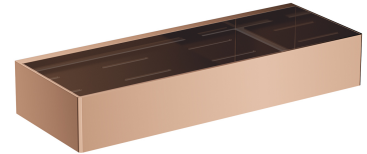

UNI | shower basket, 30 x 5 x 11 cm

Finish: polished copper (CP)

A shower basket made of high-quality stainless steel. Its simple design, with precisely engineered drainage holes at the bottom, ensures quick water removal and easy cleaning, while the universal style allows for seamless integration with products from other bathroom accessory collections.

Copper is a sophisticated finish with a warm red-brown hue and a perfectly smooth, lustrous surface.

Technologies

Fittings and accessories made of high-quality stainless steel are characterized by their perfectly crafted design and exceptional resistance to damage, preserving their appearance even after years of use.

The product is coated using the advanced PVD technology which guarantees the highest possible durability and facilitates cleaning.

Specification

- stainless steel
- width: 30 cm, height: 5 cm, depth: 11 cm