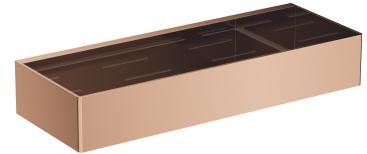

## UNI | shower basket, 30 x 5 x 11 cm

---

### Finish: polished copper (CP)

A shower basket made of high-quality stainless steel. Its simple design, with precisely engineered drainage holes at the bottom, ensures quick water removal and easy cleaning, while the universal style allows for seamless integration with products from other bathroom accessory collections.

Copper is a sophisticated finish with a warm red-brown hue and a perfectly smooth, lustrous surface. The product is coated using the advanced PVD technology.

## Specification

---

- stainless steel
- width: 30 cm, height: 5 cm, depth: 11 cm