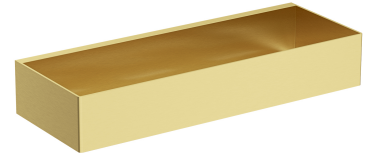

## UNI | shower basket, 30 x 5 x 11 cm

---

### Finish: brushed brass (BSB)

A shower basket made of high-quality stainless steel. Its simple design, with precisely engineered drainage holes at the bottom, ensures quick water removal and easy cleaning, while the universal style allows for seamless integration with products from other bathroom accessory collections.

Brushed brass is a sophisticated finish with a cool gold hue and satin brushed surface. The product is coated using the advanced PVD technology.

## Specification

---

- stainless steel
- width: 30 cm, height: 5 cm, depth: 11 cm