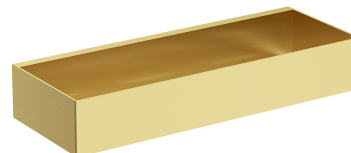

## UNI | shower basket, 30 x 5 x 11 cm

---

### Finish: brushed brass (BSB)

A shower basket made of high-quality stainless steel. Its simple design, with precisely engineered drainage holes at the bottom, ensures quick water removal and easy cleaning, while the universal style allows for seamless integration with products from other bathroom accessory collections.

## Specification

---

- stainless steel
- width: 30 cm, height: 5 cm, depth: 11 cm