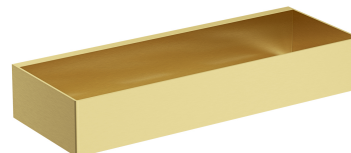

UNI | shower basket, 30 x 5 x 11 cm

Finish: brushed brass (BSB)

A shower basket made of high-quality stainless steel. Its simple design, with precisely engineered drainage holes at the bottom, ensures quick water removal and easy cleaning, while the universal style allows for seamless integration with products from other bathroom accessory collections.

Specification

- stainless steel
- width: 30 cm, height: 5 cm, depth: 11 cm