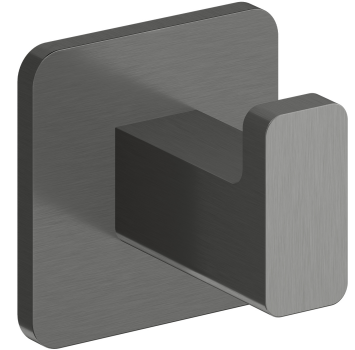

NELSON | hook

Finish: brushed graphite (GR)

NELSON accessories collection stands out thanks to its modern geometric form and a friendly and gentle line. The design is based on right angles, softened with a streamlined shape of gently rounded edges.

Graphite is an intriguing finishing in the shade of metallic grey, with a satin, brushed surface.

Technologies

The product is made of high quality A-grade brass.

Specification

- brass
- width: 5 cm
- height: 5 cm
- distance from the wall: 4 cm