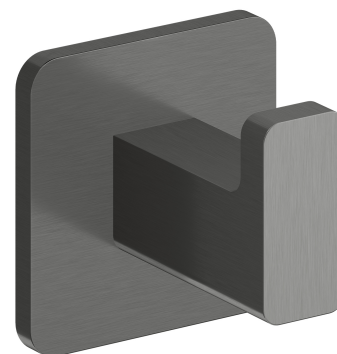

NELSON | hook

Finish: brushed graphite (GR)

NELSON accessories collection stands out thanks to its modern geometric form and a friendly and gentle line. The design is based on right angles, softened with a streamlined shape of gently rounded edges.

Graphite is an intriguing finishing in the shade of metallic grey, with a satin, brushed surface.

Technologies

The product is made of high quality A-grade brass.

Specification

- brass
- width: 5 cm
- height: 5 cm
- distance from the wall: 4 cm