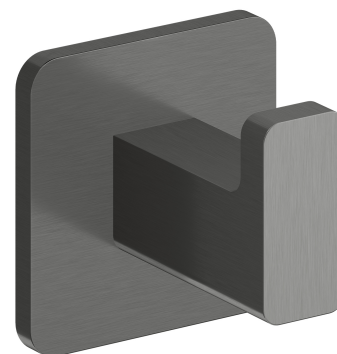

## NELSON | hook

---

### Finish: graphite (GR)

NELSON accessories collection stands out thanks to its modern geometric form and a friendly and gentle line. The design is based on right angles, softened with a streamlined shape of gently rounded edges.

Graphite is an intriguing finishing in the shade of metallic grey, with a satin, brushed surface.

## Specification

---

- brass
- width: 5 cm
- height: 5 cm
- distance from the wall: 4 cm