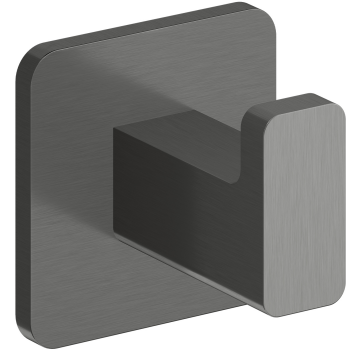

NELSON | hook

Finish: brushed graphite (GR)

NELSON accessories collection stands out thanks to its modern geometric form and a friendly and gentle line. The design is based on right angles, softened with a streamlined shape of gently rounded edges.

Graphite is an intriguing finishing in the shade of metallic grey, with a satin, brushed surface.

Technologies

The product is made of high quality A-grade brass.

Specification

- brass
- width: 5 cm
- height: 5 cm
- distance from the wall: 4 cm