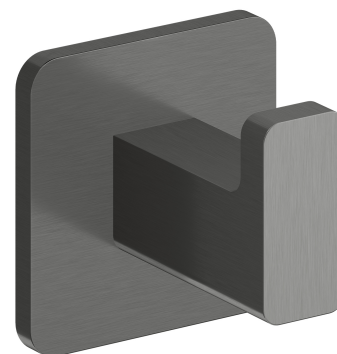

NELSON | hook

Finish: graphite (GR)

NELSON accessories collection stands out thanks to its modern geometric form and a friendly and gentle line. The design is based on right angles, softened with a streamlined shape of gently rounded edges.

Graphite is an intriguing finishing in the shade of metallic grey, with a satin, brushed surface.

Technologies

The product is made of high quality A-grade brass.

Specification

- brass
- width: 5 cm
- height: 5 cm
- distance from the wall: 4 cm