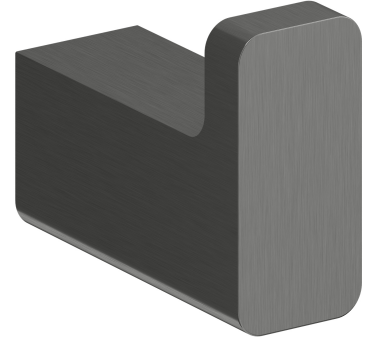

## NELSON | hook

---

### Finish: brushed graphite (GR)

NELSON accessories collection stands out thanks to its modern geometric form and a friendly and gentle line. The design is based on right angles, softened with a streamlined shape of gently rounded edges.

Graphite is an intriguing finishing in the shade of metallic grey, with a satin, brushed surface.

## Specification

---

- brass
- width: 2 cm
- height: 3 cm
- distance from the wall: 4 cm