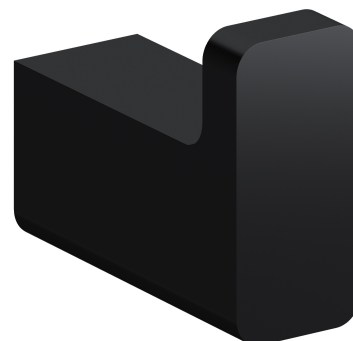

NELSON | hook

Finish: matt black (BLM)

NELSON accessories collection stands out thanks to its modern geometric form and a friendly and gentle line. The design is based on right angles, softened with a streamlined shape of gently rounded edges.

Matt black is an expressive finishing with a velvety to the touch surface.

Technologies

The product is made of high quality A-grade brass.

Specification

- brass
- width: 2 cm
- height: 3 cm
- distance from the wall: 4 cm