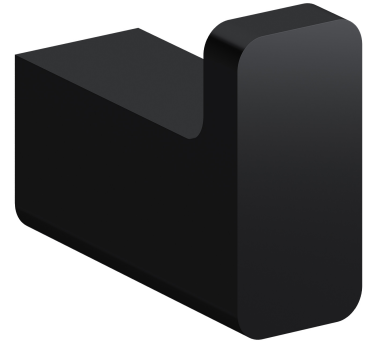

## NELSON | hook

---

Finish: matt black (BLM)

NELSON accessories collection stands out thanks to its modern geometric form and a friendly and gentle line. The design is based on right angles, softened with a streamlined shape of gently rounded edges.

Matt black is an expressive finishing with a velvety to the touch surface.

## Specification

---

- brass
- width: 2 cm
- height: 3 cm
- distance from the wall: 4 cm