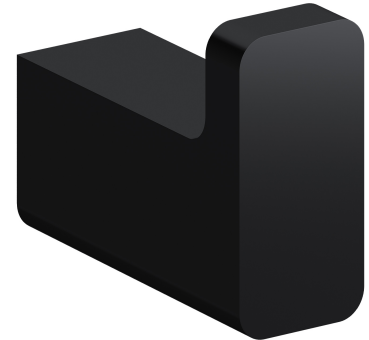

NELSON | hook

Finish: matt black (BLM)

NELSON accessories collection stands out thanks to its modern geometric form and a friendly and gentle line. The design is based on right angles, softened with a streamlined shape of gently rounded edges.

Matt black is an expressive finishing with a velvety to the touch surface.

Technologies

The product is made of high quality A-grade brass.

Specification

- brass
- width: 2 cm
- height: 3 cm
- distance from the wall: 4 cm