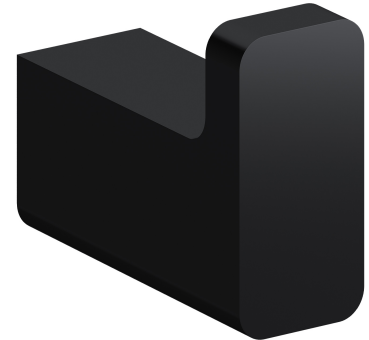

## NELSON | hook

---

Finish: matt black (BLM)

NELSON accessories collection stands out thanks to its modern geometric form and a friendly and gentle line. The design is based on right angles, softened with a streamlined shape of gently rounded edges.

Matt black is an expressive finishing with a velvety to the touch surface.

## Specification

---

- brass
- width: 2 cm
- height: 3 cm
- distance from the wall: 4 cm