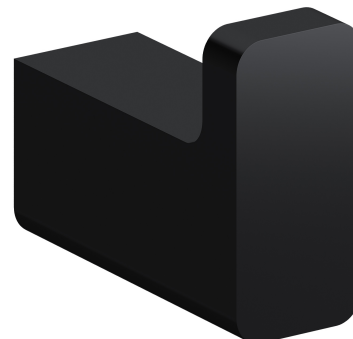

NELSON | hook

Finish: matt black (BLM)

NELSON accessories collection stands out thanks to its modern geometric form and a friendly and gentle line. The design is based on right angles, softened with a streamlined shape of gently rounded edges.

Matt black is an expressive finishing with a velvety to the touch surface.

Technologies

The product is made of high quality A-grade brass.

Specification

- brass
- width: 2 cm
- height: 3 cm
- distance from the wall: 4 cm