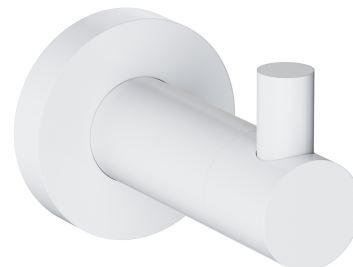

## MODERN PROJECT | hook

---

Finish: matt white (WM)

MODERN PROJECT accessories collection has a solid clean form and minimalist design. The perfectly defined, circle-based shapes give the collection a timeless and modern look.

White matt is a subtle finish with a velvety to the touch surface.

## Technologies

---

The product is made of high quality A-grade brass.

## Specification

---

- brass
- width: 4 cm, height: 5 cm, distance from the wall: 6 cm