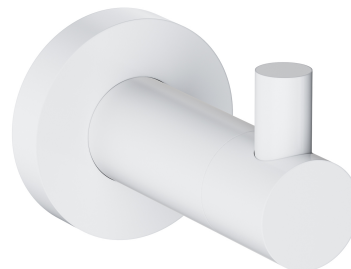

MODERN PROJECT | hook

Finish: matt white (WM)

MODERN PROJECT accessories collection has a solid clean form and minimalist design. The perfectly defined, circle-based shapes give the collection a timeless and modern look.

White matt is a subtle finish with a velvety to the touch surface.

Technologies

The product is made of high quality A-grade brass.

Specification

- brass
- width: 4 cm, height: 5 cm, distance from the wall: 6 cm