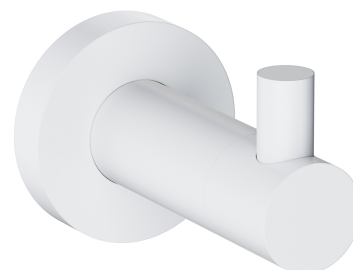

MODERN PROJECT | hook

Finish: matt white (WM)

MODERN PROJECT accessories collection has a solid clean form and minimalist design. The perfectly defined, circle-based shapes give the collection a timeless and modern look.

White matt is a subtle finish with a velvety to the touch surface.

Technologies

The product is made of high quality A-grade brass.

Specification

- brass
- width: 4 cm, height: 5 cm, distance from the wall: 6 cm