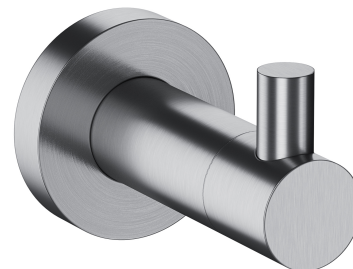

## MODERN PROJECT | hook

---

Finish: nickel (NI)

MODERN PROJECT accessories collection has a solid clean form and minimalist design. The perfectly defined, circle-based shapes give the collection a timeless and modern look.

Nickel is an industrial finishing in a silvery colour, with a satin, brushed surface.

## Technologies

---

The product is made of high quality A-grade brass.

Dziesięć lat gwarancji na szczelność korpusu w bateriach łazienkowych.

## Specification

---

- brass
- width: 4 cm, height: 5 cm, distance from the wall: 6 cm