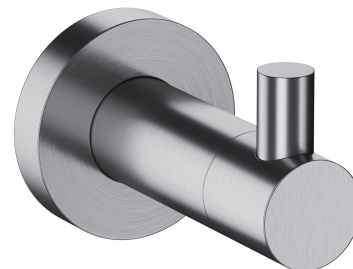

## MODERN PROJECT | hook

---

Finish: brushed nickel (NI)

MODERN PROJECT accessories collection has a solid clean form and minimalist design. The perfectly defined, circle-based shapes give the collection a timeless and modern look.

Nickel is an industrial finishing in a silvery colour, with a satin, brushed surface.

## Technologies

---

The product is made of high quality A-grade brass.

## Specification

---

- brass
- width: 4 cm, height: 5 cm, distance from the wall: 6 cm