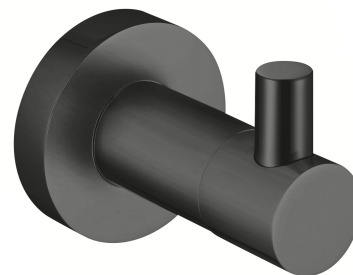

MODERN PROJECT | hook

Finish: graphite (GR)

MODERN PROJECT accessories collection has a solid clean form and minimalist design. The perfectly defined, circle-based shapes give the collection a timeless and modern look.

Graphite is an intriguing finishing in the shade of metallic grey, with a satin, brushed surface.

Technologies

The product is made of high quality A-grade brass.

Specification

- brass
- width: 4 cm, height: 5 cm, distance from the wall: 6 cm