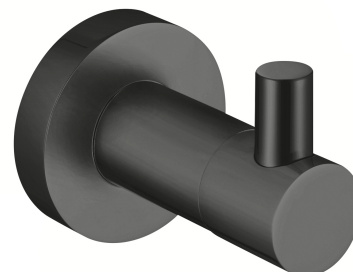

MODERN PROJECT | hook

Finish: brushed graphite (GR)

MODERN PROJECT accessories collection has a solid clean form and minimalist design. The perfectly defined, circle-based shapes give the collection a timeless and modern look.

Graphite is an intriguing finishing in the shade of metallic grey, with a satin, brushed surface.

Technologies

The product is made of high quality A-grade brass.

Specification

- brass
- width: 4 cm, height: 5 cm, distance from the wall: 6 cm