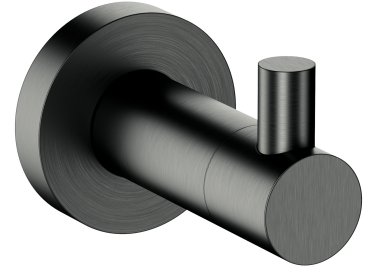

MODERN PROJECT | hook

Finish: brushed graphite (GR)

MODERN PROJECT accessories collection has a solid clean form and minimalist design. The perfectly defined, circle-based shapes give the collection a timeless and modern look.

Graphite is an intriguing finishing in the shade of metallic grey, with a satin, brushed surface.

Technologies

The product is made of high quality A-grade brass.

Specification

- brass
- width: 4 cm, height: 5 cm, distance from the wall: 6 cm