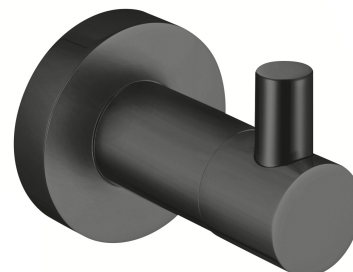

## MODERN PROJECT | hook

---

Finish: brushed graphite (GR)

MODERN PROJECT accessories collection has a solid clean form and minimalist design. The perfectly defined, circle-based shapes give the collection a timeless and modern look.

Graphite is an intriguing finishing in the shade of metallic grey, with a satin, brushed surface.

## Technologies

---

The product is made of high quality A-grade brass.

## Specification

---

- brass
- width: 4 cm, height: 5 cm, distance from the wall: 6 cm