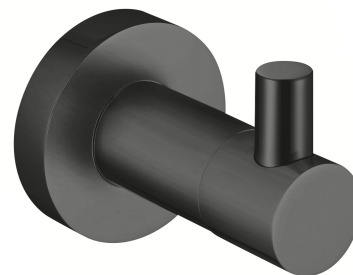

## MODERN PROJECT | hook

---

### Finish: graphite (GR)

MODERN PROJECT accessories collection has a solid clean form and minimalist design. The perfectly defined, circle-based shapes give the collection a timeless and modern look.

Graphite is an intriguing finishing in the shade of metallic grey, with a satin, brushed surface.

## Technologies

---

The product is made of high quality A-grade brass.

## Specification

---

- brass
- width: 4 cm, height: 5 cm, distance from the wall: 6 cm