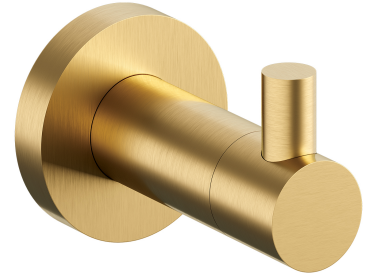

## MODERN PROJECT | hook

---

Finish: brushed gold (GLB)

MODERN PROJECT accessories collection has a solid clean form and minimalist design. The perfectly defined, circle-based shapes give the collection a timeless and modern look.

Brushed gold is a noble finishing in an elegant shade, with a contemporary, satin surface. The product is coated using the advanced PVD technology.

## Technologies

---

The product is coated using the advanced PVD technology which guarantees the highest possible durability and facilitates cleaning.

The product is made of high quality A-grade brass.

## Specification

---

- brass
- width: 4 cm, height: 5 cm, distance from the wall: 6 cm