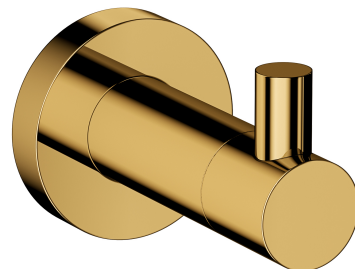

## MODERN PROJECT | hook

---

Finish: polished gold (GL)

MODERN PROJECT accessories collection has a solid clean form and minimalist design. The perfectly defined, circle-based shapes give the collection a timeless and modern look.

Gold is a noble finishing in an elegant, light shade and a perfectly smooth and shiny surface. The product is coated using the advanced PVD technology.

## Technologies

---

The product is coated using the advanced PVD technology which guarantees the highest possible durability and facilitates cleaning.

The product is made of high quality A-grade brass.

## Specification

---

- brass
- width: 4 cm, height: 5 cm, distance from the wall: 6 cm