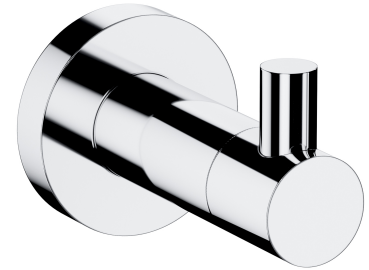

## MODERN PROJECT | hook

---

Finish: polished chrome (CR)

MODERN PROJECT accessories collection has a solid clean form and minimalist design. The perfectly defined, circle-based shapes give the collection a timeless and modern look.

Chrome is a versatile finishing in a silvery colour, with the perfectly even and lustrous surface.

## Specification

---

- brass
- width: 4 cm, height: 5 cm, distance from the wall: 6 cm