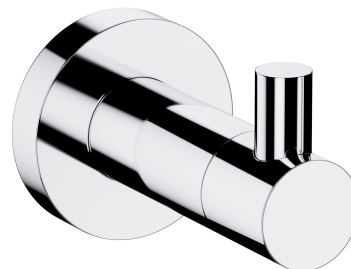

MODERN PROJECT | hook

Finish: chrome (CR)

MODERN PROJECT accessories collection has a solid clean form and minimalist design. The perfectly defined, circle-based shapes give the collection a timeless and modern look.

Chrome is a versatile finishing in a silvery colour, with the perfectly even and lustrous surface.

Technologies

The product is coated using the advanced electroplating technology which guarantees durability, offers good resistance to mechanical damage and facilitates cleaning.

The product is made of high quality A-grade brass.

Specification

- brass
- width: 4 cm, height: 5 cm, distance from the wall: 6 cm