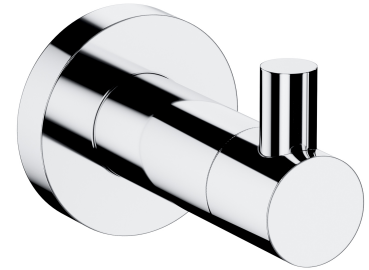

MODERN PROJECT | hook

Finish: polished chrome (CR)

MODERN PROJECT accessories collection has a solid clean form and minimalist design. The perfectly defined, circle-based shapes give the collection a timeless and modern look.

Chrome is a versatile finishing in a silvery colour, with the perfectly even and lustrous surface.

Technologies

The product's coating, made using advanced galvanization technology, is durable and easy to clean.

The product is made of high quality A-grade brass.

Specification

- brass
- width: 4 cm, height: 5 cm, distance from the wall: 6 cm