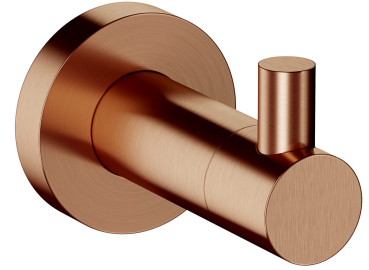

MODERN PROJECT | hook

Finish: brushed copper (CPB)

MODERN PROJECT accessories collection has a solid clean form and minimalist design. The perfectly defined, circle-based shapes give the collection a timeless and modern look.

Brushed copper is a sophisticated finish with a warm red-brown hue and a satin surface. The product is coated using advanced PVD technology.

Technologies

The product is coated using the advanced PVD technology which guarantees highest possible durability, offers exceptional resistance to damage and facilitates cleaning.

The product is made of high quality A-grade brass.

Specification

- brass
- width: 4 cm, height: 5 cm, distance from the wall: 6 cm