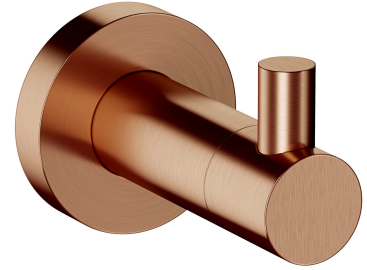

## MODERN PROJECT | hook

---

### Finish: brushed copper (CPB)

MODERN PROJECT accessories collection has a solid clean form and minimalist design. The perfectly defined, circle-based shapes give the collection a timeless and modern look.

Brushed copper is a sophisticated finish with a warm red-brown hue and a satin surface. The product is coated using advanced PVD technology.

## Specification

---

- brass
- width: 4 cm, height: 5 cm, distance from the wall: 6 cm