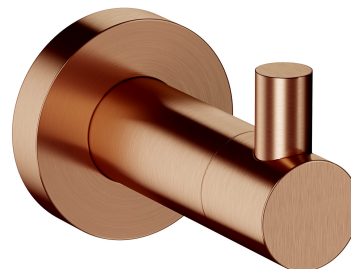

MODERN PROJECT | hook

Finish: brushed copper (CPB)

MODERN PROJECT accessories collection has a solid clean form and minimalist design. The perfectly defined, circle-based shapes give the collection a timeless and modern look.

Brushed copper is a sophisticated finish with a warm red-brown hue and a satin surface. The product is coated using advanced PVD technology.

Technologies

The product is coated using the advanced PVD technology which guarantees the highest possible durability and facilitates cleaning.

The product is made of high quality A-grade brass.

Specification

- brass
- width: 4 cm, height: 5 cm, distance from the wall: 6 cm