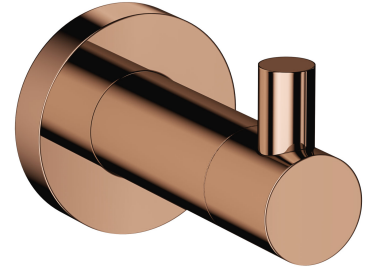

## MODERN PROJECT | hook

---

Finish: polished copper (CP)

MODERN PROJECT accessories collection has a solid clean form and minimalist design. The perfectly defined, circle-based shapes give the collection a timeless and modern look.

Copper is a sophisticated finish with a warm red-brown hue and a perfectly smooth, lustrous surface. The product is coated using advanced PVD technology.

## Technologies

---

The product is coated using the advanced PVD technology which guarantees the highest possible durability and facilitates cleaning.

The product is made of high quality A-grade brass.

## Specification

---

- brass
- width: 4 cm, height: 5 cm, distance from the wall: 6 cm