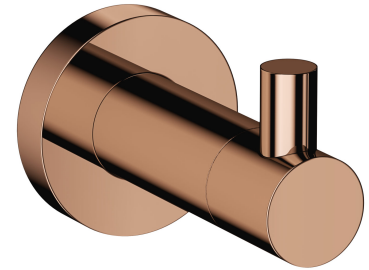

## MODERN PROJECT | hook

---

### Finish: copper (CP)

MODERN PROJECT accessories collection has a solid clean form and minimalist design. The perfectly defined, circle-based shapes give the collection a timeless and modern look.

Copper is a sophisticated finish with a warm red-brown hue and a perfectly smooth, lustrous surface. The product is coated using advanced PVD technology.

## Technologies

---

The product is coated using the advanced PVD technology which guarantees highest possible durability, offers exceptional resistance to damage and facilitates cleaning.

The product is made of high quality A-grade brass.

## Specification

---

- brass
- width: 4 cm, height: 5 cm, distance from the wall: 6 cm