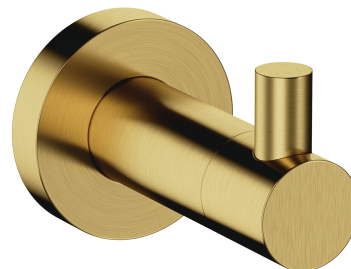

MODERN PROJECT | hook

Finish: brushed brass (BSB)

MODERN PROJECT accessories collection has a solid clean form and minimalist design. The perfectly defined, circle-based shapes give the collection a timeless and modern look.

Brushed brass is a sophisticated finish with a cool gold hue and satin brushed surface. The product is coated using the advanced PVD technology.

Technologies

The product is coated using the advanced PVD technology which guarantees highest possible durability, offers exceptional resistance to damage and facilitates cleaning.

The product is made of high quality A-grade brass.

Specification

- brass
- width: 4 cm, height: 5 cm, distance from the wall: 6 cm