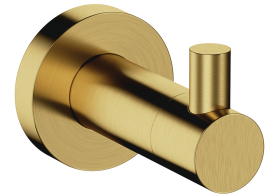

## MODERN PROJECT | hook

---

### Finish: brushed brass (BSB)

MODERN PROJECT accessories collection has a solid clean form and minimalist design. The perfectly defined, circle-based shapes give the collection a timeless and modern look.

Brushed brass is a sophisticated finish with a cool gold hue and satin brushed surface. The product is coated using the advanced PVD technology.

## Specification

---

- brass
- width: 4 cm, height: 5 cm, distance from the wall: 6 cm