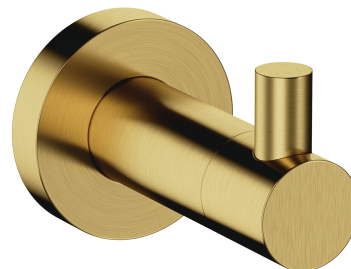

MODERN PROJECT | hook

Finish: brushed brass (BSB)

MODERN PROJECT accessories collection has a solid clean form and minimalist design. The perfectly defined, circle-based shapes give the collection a timeless and modern look.

Brushed brass is a sophisticated finish with a cool gold hue and satin brushed surface. The product is coated using the advanced PVD technology.

Technologies

The product is coated using the advanced PVD technology which guarantees the highest possible durability and facilitates cleaning.

The product is made of high quality A-grade brass.

Specification

- brass
- width: 4 cm, height: 5 cm, distance from the wall: 6 cm