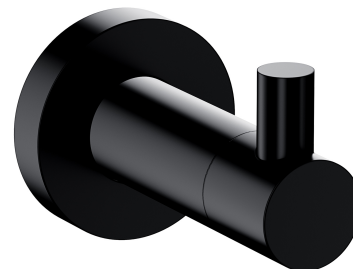

MODERN PROJECT | hook

Finish: matt black (BLM)

MODERN PROJECT accessories collection has a solid clean form and minimalist design. The perfectly defined, circle-based shapes give the collection a timeless and modern look.

Matt black is an expressive finishing with a velvety to the touch surface.

Technologies

The product is made of high quality A-grade brass.

Specification

- brass
- width: 4 cm, height: 5 cm, distance from the wall: 6 cm