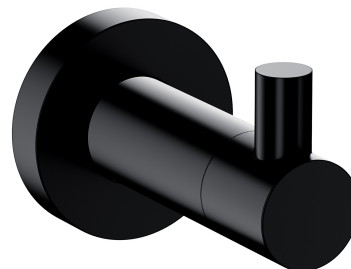

MODERN PROJECT | hook

Finish: matt black (BLM)

MODERN PROJECT accessories collection has a solid clean form and minimalist design. The perfectly defined, circle-based shapes give the collection a timeless and modern look.

Matt black is an expressive finishing with a velvety to the touch surface.

Technologies

The product is made of high quality A-grade brass.

Specification

- brass
- width: 4 cm, height: 5 cm, distance from the wall: 6 cm