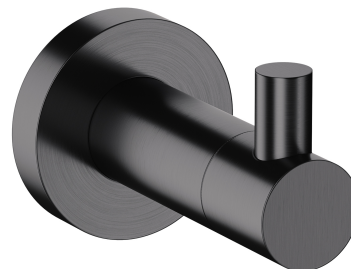

### Finish: brushed anthracite (AT)

MODERN PROJECT accessories collection has a solid clean form and minimalist design. The perfectly defined, circle-based shapes give the collection a timeless and modern look.

Anthracite is a modern finishing in a deep metallic shade, with a satin, brushed surface. The product is coated using the advanced PVD technology.

## Technologies

---

The product is coated using the advanced PVD technology which guarantees the highest possible durability and facilitates cleaning.

The product is made of high quality A-grade brass.

## Specification

---

- brass
- width: 4 cm, height: 5 cm, distance from the wall: 6 cm