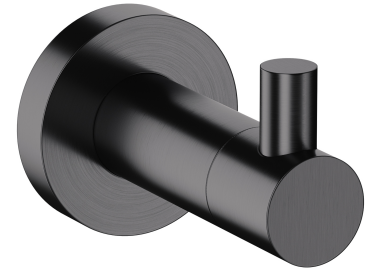

## MODERN PROJECT | hook

---

Finish: brushed anthracite (AT)

MODERN PROJECT accessories collection has a solid clean form and minimalist design. The perfectly defined, circle-based shapes give the collection a timeless and modern look.

Anthracite is a modern finishing in a deep metallic shade, with a satin, brushed surface. The product is coated using the advanced PVD technology.

## Technologies

---

The product is coated using the advanced PVD technology which guarantees the highest possible durability and facilitates cleaning.

The product is made of high quality A-grade brass.

## Specification

---

- brass
- width: 4 cm, height: 5 cm, distance from the wall: 6 cm