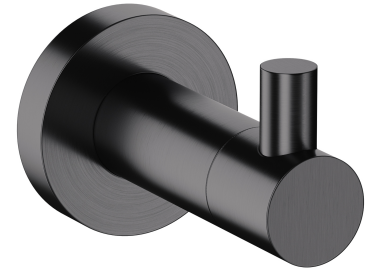

MODERN PROJECT | hook

Finish: brushed anthracite (AT)

MODERN PROJECT accessories collection has a solid clean form and minimalist design. The perfectly defined, circle-based shapes give the collection a timeless and modern look.

Anthracite is a modern finishing in a deep metallic shade, with a satin, brushed surface. The product is coated using the advanced PVD technology.

Technologies

The product is coated using the advanced PVD technology which guarantees the highest possible durability and facilitates cleaning.

The product is made of high quality A-grade brass.

Specification

- brass
- width: 4 cm, height: 5 cm, distance from the wall: 6 cm