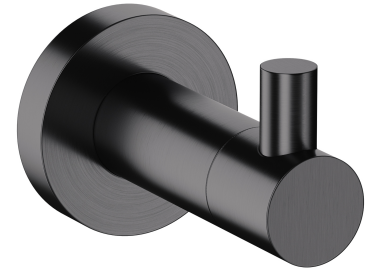

MODERN PROJECT | hook

Finish: anthracite (AT)

Technologies

The product is coated using the advanced PVD technology which guarantees highest possible durability, offers exceptional resistance to damage and facilitates cleaning.

The product is made of high quality A-grade brass.

Specification

- brass
- width: 4 cm, height: 5 cm, distance from the wall: 6 cm