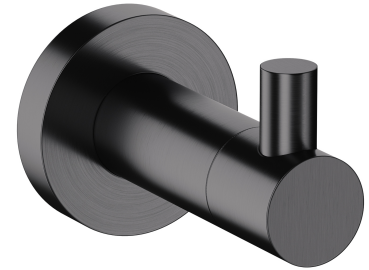

MODERN PROJECT | hook

Finish: brushed anthracite (AT)

Technologies

The product is coated using the advanced PVD technology which guarantees the highest possible durability and facilitates cleaning.

The product is made of high quality A-grade brass.

Specification

- brass
- width: 4 cm, height: 5 cm, distance from the wall: 6 cm