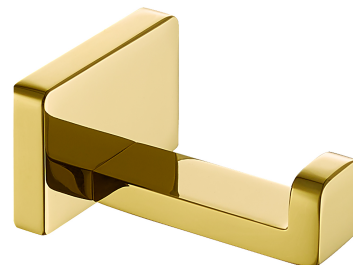

DARLING | hook

Finish: gold (GL)

DARLING accessories collection delights with an impeccable design and its perfect workmanship. It owes its unique character to a precisely defined silhouette with a distinctive line softened by subtle curves.

Gold is a noble finishing in an elegant, light shade and a perfectly smooth and shiny surface.

Technologies

The product is coated using the advanced PVD technology which guarantees highest possible durability, offers exceptional resistance to damage and facilitates cleaning.

Specification

- brass
- width: 5 cm, height: 3 cm, distance from the wall: 6 cm