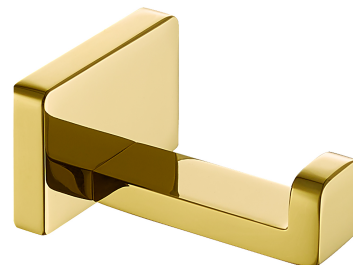

DARLING | hook

Finish: polished gold (GL)

DARLING accessories collection delights with an impeccable design and its perfect workmanship. It owes its unique character to a precisely defined silhouette with a distinctive line softened by subtle curves.

Gold is a noble finishing in an elegant, light shade and a perfectly smooth and shiny surface.

Technologies

The product is coated using the advanced PVD technology which guarantees the highest possible durability and facilitates cleaning.

Specification

- brass
- width: 5 cm, height: 3 cm, distance from the wall: 6 cm