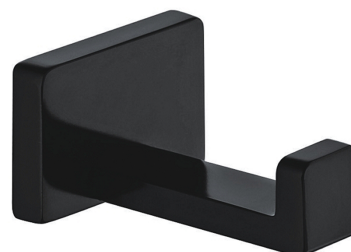

DARLING | hook

Finish: semi-matt black (BLH)

DARLING accessories collection delights with an impeccable design and its perfect workmanship. It owes its unique character to a precisely defined silhouette with a distinctive line softened by subtle curves.

Black is an expressive, dark finishing, with a perfectly smooth, satin surface.

Technologies

The product is made of high quality A-grade brass.

Specification

- brass
- width: 5 cm, height: 3 cm, distance from the wall: 6 cm