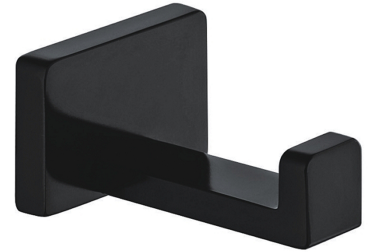

## DARLING | hook

---

**Finish: semi-matt black (BLH)**

DARLING accessories collection delights with an impeccable design and its perfect workmanship. It owes its unique character to a precisely defined silhouette with a distinctive line softened by subtle curves.

Black is an expressive, dark finishing, with a perfectly smooth, satin surface.

## Technologies

---

The product is made of high quality A-grade brass.

## Specification

---

- brass
- width: 5 cm, height: 3 cm, distance from the wall: 6 cm