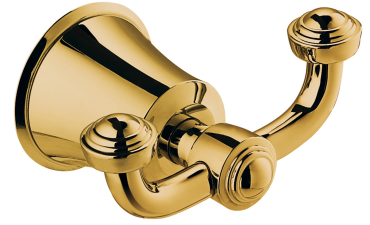

ART LINE | double hook

Finish: polished gold (GL)

ART LINE accessories collection is characterized by slender contours, delicate lines and sophisticated details. It is distinguished by classic, stylized elements, kept in a romantic aesthetics.

Gold is a sophisticated finishing in an elegant, light shade and a perfectly smooth and shiny surface.

Technologies

The product is coated using the advanced PVD technology which guarantees the highest possible durability and facilitates cleaning.

The product is made of high quality A-grade brass.

Specification

- double, brass
- width: 9 cm, height: 6 cm, distance from the wall: 7 cm