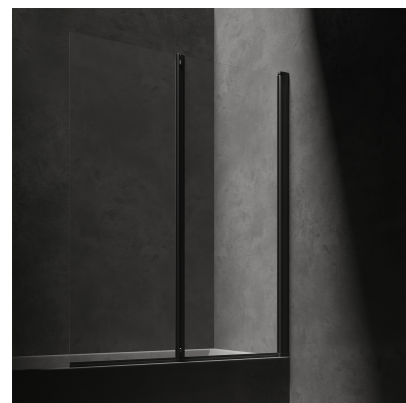

## KINGSTON | double panel bath screen, 120 cm

---

Finish: matt black / transparent (BLMTR)

Certificates: European Declaration of Performance (CE marking)

## Technologies

---

Tempered safety glass with the innovative 3M™ EASY CLEAN coating prevents water and dirt build-up and is easy to clean.

Thanks to the DUAL MOUNT system, the bath screen may be installed on either side.

## Specification

---

- width: 120 cm
- height: 150 cm
- opening to both sides
- tempered safety glass, thickness: 5 mm
- special hinges with a lifting system
- aluminium profile