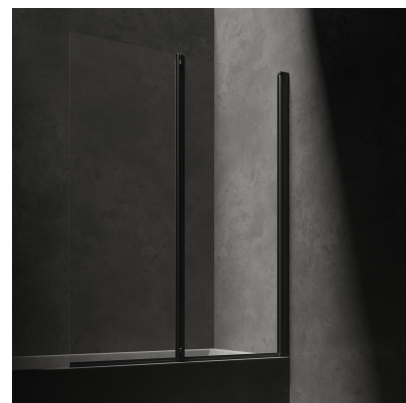

## KINGSTON | double panel bath screen, 120 cm

---

Finish: matt black / transparent glass (BLMTR)

Certificates: European Declaration of Performance (CE marking)

## Technologies

---

Tempered safety glass with the innovative 3M™ EASY CLEAN coating prevents water and dirt build-up and is easy to clean.

Thanks to the DUAL MOUNT system, the bath screen may be installed on either side.

## Specification

---

- width: 120 cm
- height: 150 cm
- opening to both sides
- tempered safety glass, thickness: 5 mm
- special hinges with a lifting system
- aluminium profile