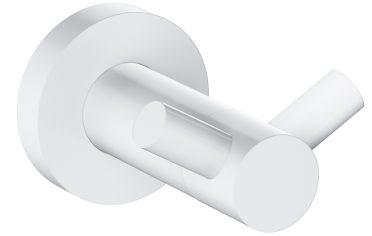

MODERN PROJECT | double hook

Finish: matt white (WM)

MODERN PROJECT accessories collection has a solid clean form and minimalist design. The perfectly defined, circle-based shapes give the collection a timeless and modern look.

White matt is a subtle finish with a velvety to the touch surface.

Technologies

The product is made of high quality A-grade brass.

Specification

- brass
- width: 6 cm, height: 4 cm, distance from the wall: 7 cm