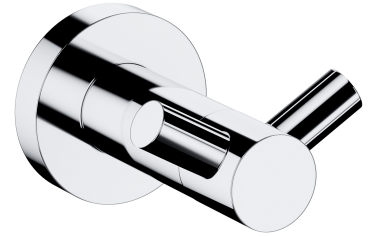

MODERN PROJECT | double hook

Finish: polished chrome (CR)

MODERN PROJECT accessories collection has a solid clean form and minimalist design. The perfectly defined, circle-based shapes give the collection a timeless and modern look.

Chrome is a versatile finishing in a silvery colour, with the perfectly even and lustrous surface.

Technologies

The product's coating, made using advanced galvanization technology, is durable and easy to clean.

The product is made of high quality A-grade brass.

Specification

- double
- brass
- width: 6 cm, height: 4 cm, distance from the wall: 7 cm