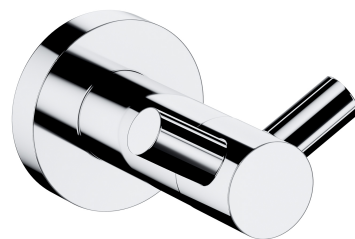

MODERN PROJECT | double hook

Finish: polished chrome (CR)

MODERN PROJECT accessories collection has a solid clean form and minimalist design. The perfectly defined, circle-based shapes give the collection a timeless and modern look.

Chrome is a versatile finishing in a silvery colour, with the perfectly even and lustrous surface.

Technologies

The product's coating, made using advanced galvanization technology, is durable and easy to clean.

The product is made of high quality A-grade brass.

Specification

- double
- brass
- width: 6 cm, height: 4 cm, distance from the wall: 7 cm