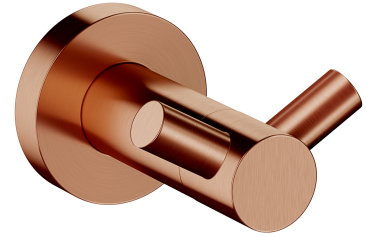

## MODERN PROJECT | double hook

---

### Finish: brushed copper (CPB)

MODERN PROJECT accessories collection has a solid clean form and minimalist design. The perfectly defined, circle-based shapes give the collection a timeless and modern look.

Brushed copper is a sophisticated finish with a warm red-brown hue and a satin surface. The product is coated using advanced PVD technology.

## Specification

---

- brass
- width: 6 cm, height: 4 cm, distance from the wall: 7 cm