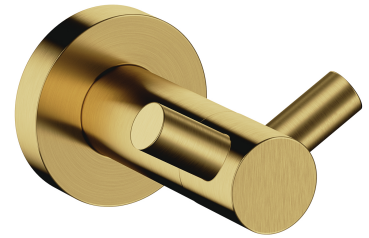

MODERN PROJECT | double hook

Finish: brushed brass (BSB)

MODERN PROJECT accessories collection has a solid clean form and minimalist design. The perfectly defined, circle-based shapes give the collection a timeless and modern look.

Brushed brass is a sophisticated finish with a cool gold hue and satin brushed surface. The product is coated using the advanced PVD technology.

Technologies

The product is coated using the advanced PVD technology which guarantees the highest possible durability and facilitates cleaning.

The product is made of high quality A-grade brass.

Specification

- brass
- width: 6 cm, height: 4 cm, distance from the wall: 7 cm