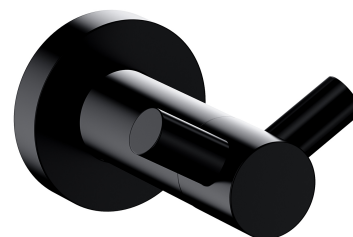

## MODERN PROJECT | double hook

---

Finish: matt black (BLM)

MODERN PROJECT accessories collection has a solid clean form and minimalist design. The perfectly defined, circle-based shapes give the collection a timeless and modern look.

Matt black is an expressive finishing with a velvety to the touch surface.

## Technologies

---

The product is made of high quality A-grade brass.

## Specification

---

- brass
- width: 6 cm, height: 4 cm, distance from the wall: 7 cm