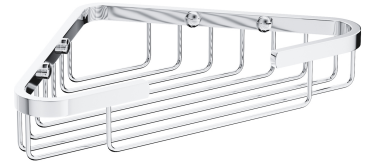

## UNI | corner shower basket, 18 x 18 x 4 cm

---

Finish: polished chrome (CR)

Universal form of the product allows it to be easily combined with products from other collections of bathroom accessories.

Chrome is a versatile finishing in a silvery colour, with the perfectly even and lustrous surface.

## Specification

---

- brass
- dimensions: 18 x 18 cm, height: 4 cm