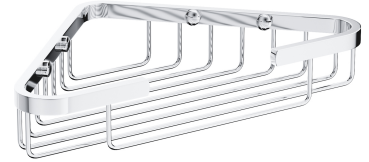

UNI | corner shower basket, 18 x 18 x 4 cm

Finish: polished chrome (CR)

Universal form of the product allows it to be easily combined with products from other collections of bathroom accessories.

Chrome is a versatile finishing in a silvery colour, with the perfectly even and lustrous surface.

Technologies

The product's coating, made using advanced galvanization technology, is durable and easy to clean.

The product is made of high quality A-grade brass.

Specification

- brass
- dimensions: 18 x 18 cm, height: 4 cm