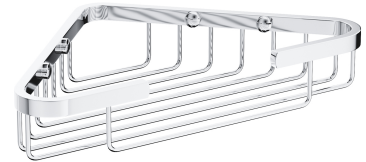

UNI | corner shower basket, 18 x 18 x 4 cm

Finish: chrome (CR)

Universal form of the product allows it to be easily combined with products from other collections of bathroom accessories.

Chrome is a versatile finishing in a silvery colour, with the perfectly even and lustrous surface.

Technologies

The product is coated using the advanced electroplating technology which guarantees durability, offers good resistance to mechanical damage and facilitates cleaning.

The product is made of high quality A-grade brass.

Specification

- brass
- dimensions: 18 x 18 cm, height: 4 cm