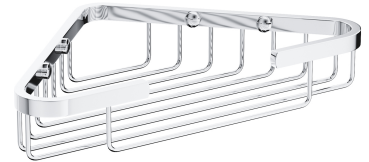

UNI | corner shower basket, 18 x 18 x 4 cm

Finish: polished chrome (CR)

Universal form of the product allows it to be easily combined with products from other collections of bathroom accessories.

Chrome is a versatile finishing in a silvery colour, with the perfectly even and lustrous surface.

Technologies

The product's coating, made using advanced galvanization technology, is durable and easy to clean.

The product is made of high quality A-grade brass.

Specification

- brass
- dimensions: 18 x 18 cm, height: 4 cm