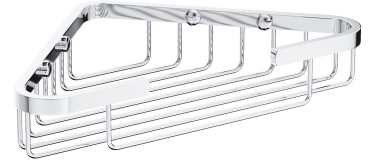

UNI | corner shower basket, 18 x 18 x 4 cm

Finish: chrome (CR)

Universal form of the product allows it to be easily combined with products from other collections of bathroom accessories.

Chrome is a versatile finishing in a silvery colour, with the perfectly even and lustrous surface.

Technologies

The product is coated using the advanced electroplating technology which guarantees durability, offers good resistance to mechanical damage and facilitates cleaning.

The product is made of high quality A-grade brass.

Specification

- brass
- dimensions: 18 x 18 cm, height: 4 cm