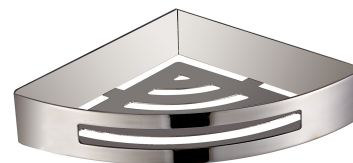

## UNI | corner shower basket, 21 x 21 x 5 cm

---

Finish: chrome (CR)

Universal form of the product allows it to be easily combined with products from other collections of bathroom accessories.

Chrome is a versatile finishing in a silvery colour, with the perfectly even and lustrous surface.

## Specification

---

- stainless steel
- dimensions: 21 x 21 cm, height: 5 cm