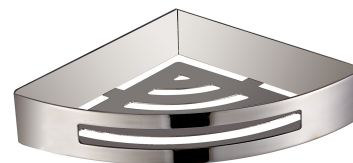

## UNI | corner shower basket, 21 x 21 x 5 cm

---

Finish: chrome (CR)

Universal form of the product allows it to be easily combined with products from other collections of bathroom accessories.

Chrome is a versatile finishing in a silvery colour, with the perfectly even and lustrous surface.

## Technologies

---

Fittings and accessories made of high quality stainless steel are characterized by exceptional resistance to damage and long term product performance.

## Specification

---

- stainless steel
- dimensions: 21 x 21 cm, height: 5 cm