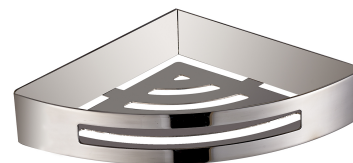

UNI | corner shower basket, 21 x 21 x 5 cm

Finish: polished chrome (CR)

Universal form of the product allows it to be easily combined with products from other collections of bathroom accessories.

Chrome is a versatile finishing in a silvery colour, with the perfectly even and lustrous surface.

Technologies

Fittings and accessories made of high-quality stainless steel are characterized by their perfectly crafted design and exceptional resistance to damage, preserving their appearance even after years of use.

Specification

- stainless steel
- dimensions: 21 x 21 cm, height: 5 cm