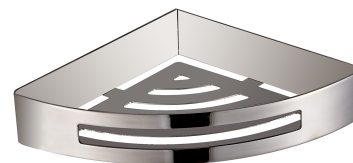

## UNI | corner shower basket, 21 x 21 x 5 cm

---

Finish: polished chrome (CR)

Universal form of the product allows it to be easily combined with products from other collections of bathroom accessories.

Chrome is a versatile finishing in a silvery colour, with the perfectly even and lustrous surface.

## Technologies

---

Fittings and accessories made of high-quality stainless steel are characterized by their perfectly crafted design and exceptional resistance to damage, preserving their appearance even after years of use.

## Specification

---

- stainless steel
- dimensions: 21 x 21 cm, height: 5 cm