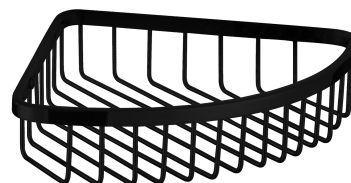

## UNI | corner shower basket, 20 x 20 x 5 cm

---

Finish: matt black (BLM)

Universal form of the product allows it to be easily combined with products from other collections of bathroom accessories.

Matt black is an expressive finishing with a velvety to the touch surface.

## Specification

---

- stainless steel
- dimensions: 20 x 20 cm, height: 5 cm