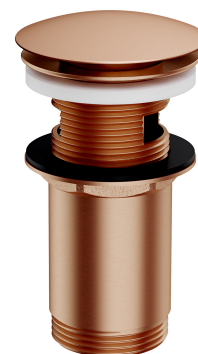

CLICK-CLACK | click clack basin waste for a basin with overflow

Finish: brushed copper (CPB)

Certificates: Polish Declaration of Performance (B marking)

Specification

- metal
- with overflow
- may be used in basins without overflow
- 1¼" connection