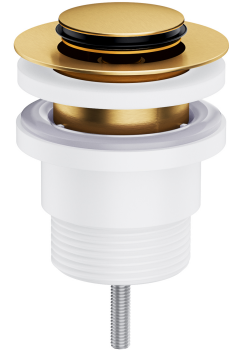

CLICK-CLACK | click clack basin and bidet waste

Finish: brushed gold (GLB)

Click-clack wastes are practical accessories designed for effortless opening and closing of the water drain. Their intuitive mechanism ensures ease of use – one press closes the drain, another opens it. Suitable for basins and bidets with or without an overflow, they provide a watertight fit and straightforward installation. The minimalist design, free from visible mechanical elements, helps reduce the build-up of dirt and limescale around the drain.

Brushed gold is a noble finish in an elegant shade, with a contemporary satin surface. The product is coated using advanced PVD technology.

Certificates: Polish Declaration of Performance (B marking), Polish Hygienic Certificate PZH

Technologies

The product is coated using the advanced PVD technology which guarantees the highest possible durability and facilitates cleaning.

Specification

- universal, for basins and bidets with or without overflow
- 1¼" connection