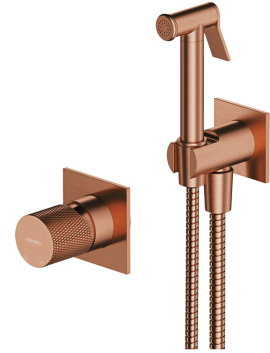

CONTOUR | bidet system for concealed installation

Finish: brushed copper (CPB)

The OMNIRES CONTOUR collection intrigues with its extravagant form and decorative details. An austere, architectural design with a diamond milling marvels with the sophisticated combination of textures and perfect workmanship.

Made of high grade brass, the mixer is equipped with a superior quality ceramic cartridge.

Brushed copper is a sophisticated finish with a warm red-brown hue and a satin surface. The product is coated using advanced PVD technology.

Design: Paulina Shacalis, OMNIRES Studio
Awards: Red Dot Design Award, Must Have
Distinctions: Dobry Wzór

Technologies

The mixer is equipped with the highest quality ceramic cartridge which ensures smooth and precise water flow control whilst guaranteeing long term product performance.

The product is coated using the advanced PVD technology which guarantees the highest possible durability and facilitates cleaning.

The mixer's body, the valve and the rosette are all made of high quality A-grade brass.

Flow characteristics

- hot water supply: max. 90 °C
- water flow at 3 bar: 12 l/min