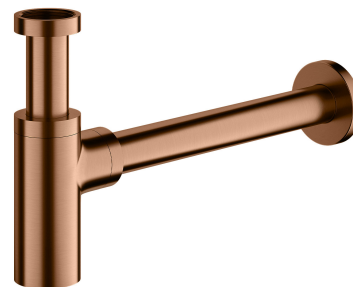

## TRAP | basin bottle trap, decorative

---

Finish: brushed copper (CPB)

Certificates: Polish Declaration of Performance (B marking)

## Technologies

---

The product is coated using the advanced PVD technology which guarantees the highest possible durability and facilitates cleaning.

The product is made of high quality A-grade brass.

## Specification

---

- brass
- total height: 12.5–21 cm, total length: 35 cm
- length of pipe connecting to the sewer system: 30 cm
- 1¼" connection to the basin