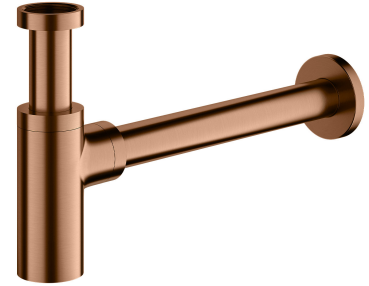

TRAP | basin bottle trap, decorative

Finish: brushed copper (CPB)

Certificates: Polish Declaration of Performance (B marking)

Technologies

The product is coated using the advanced PVD technology which guarantees the highest possible durability and facilitates cleaning.

The product is made of high quality A-grade brass.

Specification

- brass
- total height: 12.5–21 cm, total length: 35 cm
- length of pipe connecting to the sewer system: 30 cm
- 1½" connection to the basin