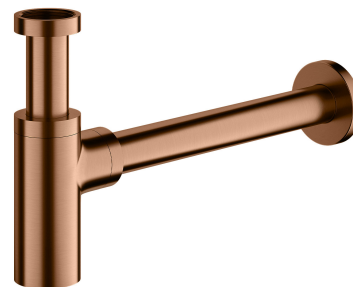

TRAP | basin bottle trap, decorative

Finish: brushed copper (CPB)

Certificates: Polish Declaration of Performance (B marking)

Technologies

The product is coated using the advanced PVD technology which guarantees highest possible durability, offers exceptional resistance to damage and facilitates cleaning.

The product is made of high quality A-grade brass.

Specification

- brass
- total height: 12.5–21 cm, total length: 35 cm
- length of pipe connecting to the sewer system: 30 cm
- 1¼" connection to the basin