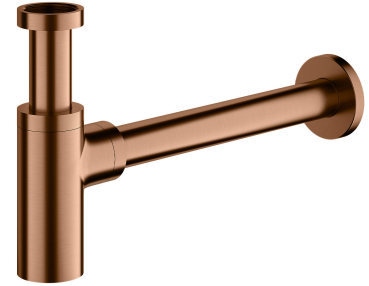

TRAP | basin bottle trap, decorative

Finish: brushed copper (CPB)

Certificates: Polish Declaration of Performance (B marking)

Technologies

The product is coated using the advanced PVD technology which guarantees highest possible durability, offers exceptional resistance to damage and facilitates cleaning.

The product is made of high quality A-grade brass.

Specification

- brass
- total height: 12.5–21 cm, total length: 35 cm
- length of pipe connecting to the sewer system: 30 cm
- 1¼" connection to the basin