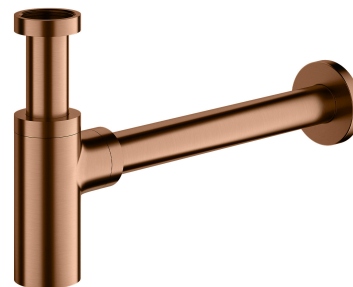

Product code: A186CPB  
EAN: 5902539852851

## TRAP | basin bottle trap, decorative

---

Finish: brushed copper (CPB)

Certificates: Polish Declaration of Performance (B marking)

## Technologies

---

The product is coated using the advanced PVD technology which guarantees the highest possible durability and facilitates cleaning.

The product is made of high quality A-grade brass.

## Specification

---

- brass
- total height: 12.5–21 cm, total length: 35 cm
- length of pipe connecting to the sewer system: 30 cm
- 1¼" connection to the basin