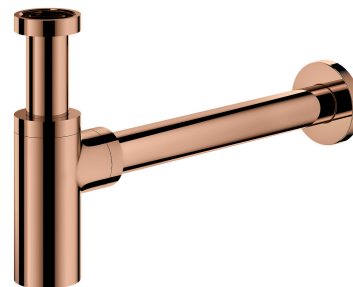

TRAP | basin bottle trap, decorative

Finish: polished copper (CP)

Certificates: Polish Declaration of Performance (B marking)

Technologies

The product is coated using the advanced PVD technology which guarantees the highest possible durability and facilitates cleaning.

The product is made of high quality A-grade brass.

Specification

- brass
- total height: 12.5–21 cm, total length: 35 cm
- length of pipe connecting to the sewer system: 30 cm
- 1¼" connection to the basin