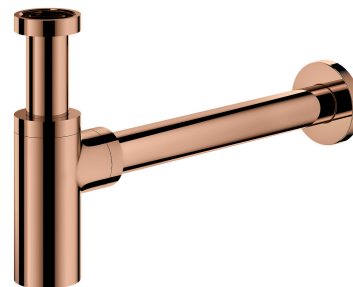

Product code: A186CP
EAN: 5902539852844

OMNIRES

TRAP | basin bottle trap, decorative

Finish: polished copper (CP)

Certificates: Polish Declaration of Performance (B marking)

Technologies

The product is coated using the advanced PVD technology which guarantees the highest possible durability and facilitates cleaning.

The product is made of high quality A-grade brass.

Specification

- brass
- total height: 12.5–21 cm, total length: 35 cm
- length of pipe connecting to the sewer system: 30 cm
- 1¼" connection to the basin