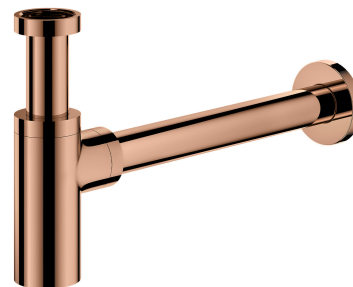

TRAP | basin bottle trap, decorative

Finish: polished copper (CP)

Certificates: Polish Declaration of Performance (B marking)

Technologies

The product is coated using the advanced PVD technology which guarantees the highest possible durability and facilitates cleaning.

The product is made of high quality A-grade brass.

Specification

- brass
- total height: 12.5–21 cm, total length: 35 cm
- length of pipe connecting to the sewer system: 30 cm
- 1½" connection to the basin