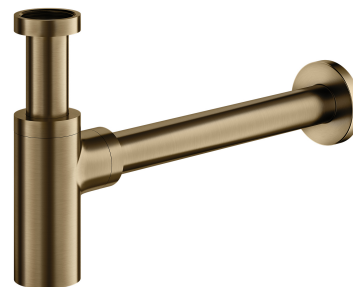

TRAP | basin bottle trap, decorative

Finish: antique bronze (BR)

Certificates: Polish Declaration of Performance (B marking)

Technologies

The product is made of high quality A-grade brass.

Specification

- brass
- total height: 12.5–21 cm, total length: 35 cm
- length of pipe connecting to the sewer system: 30 cm
- 1¼" connection to the basin