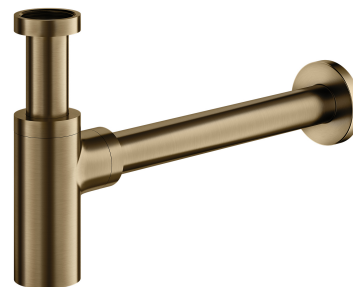

## TRAP | basin bottle trap, decorative

---

Finish: brushed antique bronze (BR)

Certificates: Polish Declaration of Performance (B marking)

## Technologies

---

The product is made of high quality A-grade brass.

## Specification

---

- brass
- total height: 12.5–21 cm, total length: 35 cm
- length of pipe connecting to the sewer system: 30 cm
- 1¼" connection to the basin