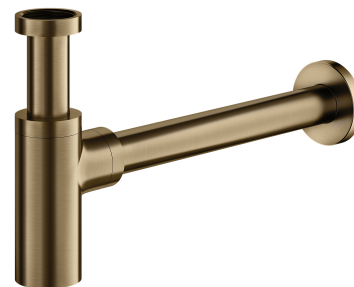

## TRAP | basin bottle trap, decorative

---

Finish: brushed antique bronze (BR)

Certificates: Polish Declaration of Performance (B marking)

## Technologies

---

The product is made of high quality A-grade brass.

## Specification

---

- brass
- total height: 12.5-21 cm, total length: 35 cm
- length of pipe connecting to the sewer system: 30 cm
- 1¼" connection to the basin