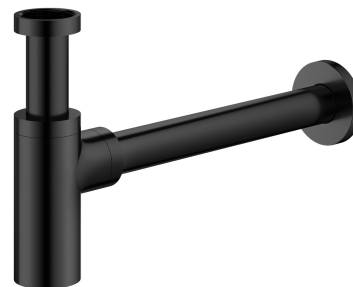

TRAP | basin bottle trap, decorative

Finish: matt black (BLM)

Certificates: Polish Declaration of Performance (B marking)

Technologies

The product is made of high quality A-grade brass.

Specification

- brass
- total height: 12.5–21 cm, total length: 35 cm
- length of pipe connecting to the sewer system: 30 cm
- 1¼" connection to the basin