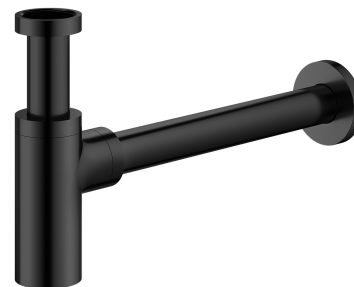

## TRAP | basin bottle trap, decorative

---

Finish: matt black (BLM)

Certificates: Polish Declaration of Performance (B marking)

## Technologies

---

The product is made of high quality A-grade brass.

## Specification

---

- brass
- total height: 12.5-21 cm, total length: 35 cm
- length of pipe connecting to the sewer system: 30 cm
- 1¼" connection to the basin