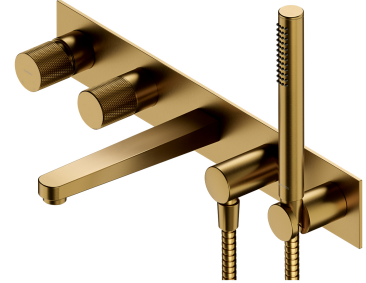

CONTOUR | 5-hole bath mixer for concealed installation

Finish: brushed gold (GLB)

The OMNIRES CONTOUR bath mixer for concealed installation with integrated hand shower intrigues with its extravagant form and decorative details. An austere, architectural design with a diamond milling marvels with the sophisticated combination of textures and perfect workmanship. Thanks to its symmetric form, the bath mixer and the bath are perfectly tuned, creating a harmonious composition. The concealed installation guarantees the economy of space and the ease of cleaning.

Made of high grade brass, the mixer is equipped with a superior quality ceramic cartridge.

Brushed gold is a noble finishing in an elegant shade, with a contemporary, satin surface. The product is coated using the advanced PVD technology.

Design: Paulina Shacalis, OMNIRES Studio
Awards: Red Dot Design Award, Must Have
Distinctions: Dobry Wzór

Technologies

The mixer is equipped with the highest quality ceramic cartridge which ensures smooth and precise water flow control whilst guaranteeing long term product performance.

Thanks to the AIR WATER technology, the water is soft and pleasant to the touch. The stream does not spray and it is quiet and consistent, even if any variations in water pressure occur.

The EASY CLEAN aerator allows the user to easily remove any limescale build up by simply wiping its silicone surface.

The product is coated using the advanced PVD technology which guarantees the highest possible durability and facilitates cleaning.

The mixer's body, the valve and the rosette are all made of high quality A-grade brass.

Flow characteristics

- water flow at 3 bar: 26 l/min
- hot water supply: max. 90 °C
- working pressure 1-10 bar