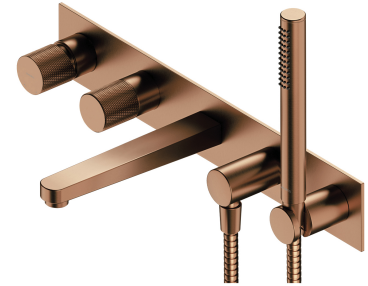

CONTOUR | 5-hole bath mixer for concealed installation

Finish: brushed copper (CPB)

The OMNIRES CONTOUR bath mixer for concealed installation with integrated hand shower intrigues with its extravagant form and decorative details. An austere, architectural design with a diamond milling marvels with the sophisticated combination of textures and perfect workmanship. Thanks to its symmetric form, the bath mixer and the bath are perfectly tuned, creating a harmonious composition. The concealed installation guarantees the economy of space and the ease of cleaning.

Made of high grade brass, the mixer is equipped with a superior quality ceramic cartridge.

Brushed copper is a sophisticated finish with a warm red-brown hue and a satin surface. The product is coated using advanced PVD technology.

Design: Paulina Shacalis, OMNIRES Studio
Awards: Red Dot Design Award, Must Have
Distinctions: Dobry Wzór

Technologies

The mixer is equipped with the highest quality ceramic cartridge which ensures smooth and precise water flow control whilst guaranteeing long term product performance.

Thanks to the AIR WATER technology, the water is soft and pleasant to the touch. The stream does not spray and it is quiet and consistent, even if any variations in water pressure occur.

The EASY CLEAN aerator allows the user to easily remove any limescale build up by simply wiping its silicone surface.

The product is coated using the advanced PVD technology which guarantees highest possible durability, offers exceptional resistance to damage and facilitates cleaning.

The mixer's body, the valve and the rosette are all made of high quality A-grade brass.

Dziesięć lat gwarancji na szczelność korpusu w bateriach łazienkowych.

Flow characteristics

- water flow at 3 bar: 26 l/min
- working pressure 1-5 bar
- hot water supply: max. 90 °C