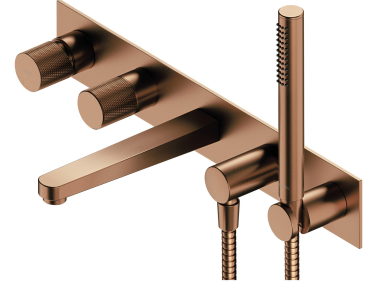

CONTOUR | 5-hole bath mixer for concealed installation

Finish: brushed copper (CPB)

The OMNIRES CONTOUR bath mixer for concealed installation with integrated hand shower intrigues with its extravagant form and decorative details. An austere, architectural design with a diamond milling marvels with the sophisticated combination of textures and perfect workmanship. Thanks to its symmetric form, the bath mixer and the bath are perfectly tuned, creating a harmonious composition. The concealed installation guarantees the economy of space and the ease of cleaning.

Made of high grade brass, the mixer is equipped with a superior quality ceramic cartridge.

Brushed copper is a sophisticated finish with a warm red-brown hue and a satin surface. The product is coated using advanced PVD technology.

Design: Paulina Shacalis, OMNIRES Studio
Awards: Red Dot Design Award, Must Have
Distinctions: Dobry Wzór

Technologies

The mixer is equipped with the highest quality ceramic cartridge which ensures smooth and precise water flow control whilst guaranteeing long term product performance.

Thanks to the AIR WATER technology, the water is soft and pleasant to the touch. The stream does not spray and it is quiet and consistent, even if any variations in water pressure occur.

The EASY CLEAN aerator allows the user to easily remove any limescale build up by simply wiping its silicone surface.

The product is coated using the advanced PVD technology which guarantees the highest possible durability and facilitates cleaning.

The mixer's body, the valve and the rosette are all made of high quality A-grade brass.

Flow characteristics

- hot water supply: max. 90 °C
- water flow at 3 bar: 26 l/min
- working pressure 1-5 bar