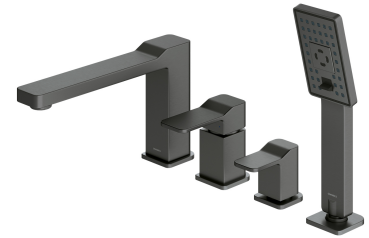

SLIDE | 4-hole bath mixer

Finish: brushed graphite (GR)

The OMNIRES SLIDE collection stands out with its avant-garde form. Soft lines become subject to geometrical discipline. Surfaces bend at the play of light, adding a unique touch to the entire collection.

Made of high grade brass, the mixer is equipped with a superior quality ceramic cartridge.

Graphite is an intriguing finishing in the shade of metallic grey, with a satin, brushed surface.

Design: Dominika Drezner-Ilczuk
Distinctions: Dobry Wzór

Technologies

The mixer is equipped with the highest quality ceramic cartridge which ensures smooth and precise water flow control whilst guaranteeing long term product performance.

The EASY CLEAN nozzles allow the user to easily remove any limescale build up by simply wiping their silicone surface.

The bath mixer with the integrated SMART FIX system allows for the shower hose to be easily replaced, if desired, without the need to dismount the bath.

The mixer's body is made of high quality A-grade brass.