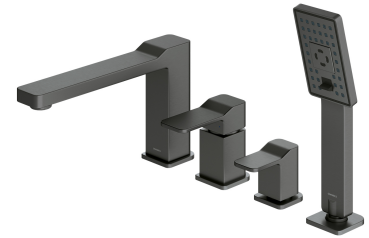

SLIDE | 4-hole bath mixer

Finish: graphite (GR)

The OMNIRES SLIDE collection stands out with its avant-garde form. Soft lines become subject to geometrical discipline. Surfaces bend at the play of light, adding a unique touch to the entire collection.

Made of high grade brass, the mixer is equipped with a superior quality ceramic cartridge.

Graphite is an intriguing finishing in the shade of metallic grey, with a satin, brushed surface.

Design: Dominika Drezner-Ilczuk
Distinctions: Dobry Wzór

Technologies

The mixer is equipped with the highest quality ceramic cartridge which ensures smooth and precise water flow control whilst guaranteeing long term product performance.

The EASY CLEAN nozzles allow the user to easily remove any limescale build up by simply wiping their silicone surface.

The bath mixer with the integrated SMART FIX system allows for the shower hose to be easily replaced, if desired, without the need to dismount the bath.

The mixer's body is made of high quality A-grade brass.