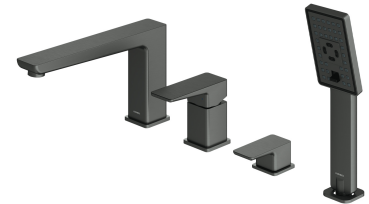

PARMA | 4-hole bath mixer

Finish: brushed graphite (GR)

The OMNIRES PARMA collection stands out with its minimalist, elegant design. A well-balanced form with rounded edges proves light and subtle. Well thought-out solutions give the collection a timeless character.

Made of high grade brass, the mixer is equipped with a superior quality ceramic cartridge.

Graphite is an intriguing finishing in the shade of metallic grey, with a satin, brushed surface.

Design: Janusz Langner, OMNIRES Studio

Certificates: Polish Hygienic Certificate PZH

Technologies

The mixer is equipped with the highest quality ceramic cartridge which ensures smooth and precise water flow control whilst guaranteeing long term product performance.

The EASY CLEAN nozzles allow the user to easily remove any limescale build up by simply wiping their silicone surface.

The bath mixer with the integrated SMART FIX system allows for the shower hose to be easily replaced, if desired, without the need to dismount the bath.

The mixer's body is made of high quality A-grade brass.

Flow characteristics

- water flow at 3 bar: 20 l/min
- hot water supply: max. 90 °C