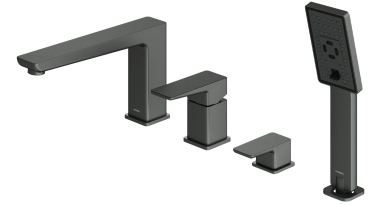

Made of high grade brass, the mixer is equipped with a superior quality ceramic cartridge.

Graphite is an intriguing finishing in the shade of metallic grey, with a satin, brushed surface.

Design: Janusz Langner, OMNIRES Studio

## Technologies

---

The mixer is equipped with the highest quality ceramic cartridge which ensures smooth and precise water flow control whilst guaranteeing long term product performance.

The EASY CLEAN nozzles allow the user to easily remove any limescale build up by simply wiping their silicone surface.

The bath mixer with the integrated SMART FIX system allows for the shower hose to be easily replaced, if desired, without the need to dismount the bath.

The mixer's body is made of high quality A-grade brass.

## Specification

---

- spout reach: 20.5 cm
- water outflow height: 11.5 cm
- hand shower, 3-function
- brass flexible shower hose, length: 150 cm