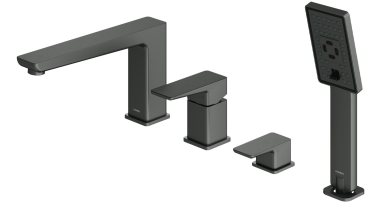

PARMA | 4-hole bath mixer

Finish: graphite (GR)

The OMNIRES PARMA collection stands out with its minimalist, elegant design. A well-balanced form with rounded edges proves light and subtle. Well thought-out solutions give the collection a timeless character.

Made of high grade brass, the mixer is equipped with a superior quality ceramic cartridge.

Graphite is an intriguing finishing in the shade of metallic grey, with a satin, brushed surface.

Design: Janusz Langner, OMNIRES Studio

The EASY CLEAN nozzles allow the user to easily remove any limescale build up by simply wiping their silicone surface.

The bath mixer with the integrated SMART FIX system allows for the shower hose to be easily replaced, if desired, without the need to dismount the bath.

The mixer's body is made of high quality A-grade brass.

Flow characteristics

- water flow at 3 bar: 20 l/min
- hot water supply: max. 90 °C

Specification

- spout reach: 20.5 cm
- water outflow height: 11.5 cm
- hand shower, 3-function
- brass flexible shower hose, length: 150 cm