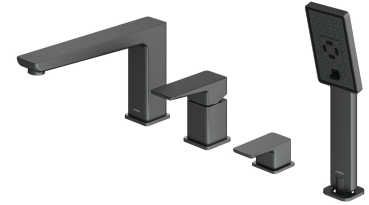

## PARMA | 4-hole bath mixer

---

Made of high grade brass, the mixer is equipped with a superior quality ceramic cartridge.

Graphite is an intriguing finishing in the shade of metallic grey, with a satin, brushed surface.

Design: Janusz Langner, OMNIRES Studio

The bath mixer with the integrated SMART FIX system allows for the shower hose to be easily replaced, if desired, without the need to dismount the bath.

The mixer's body is made of high quality A-grade brass.

## Specification

---

- spout reach: 20.5 cm
- water outflow height: 11.5 cm
- hand shower, 3-function
- brass flexible shower hose, length: 150 cm